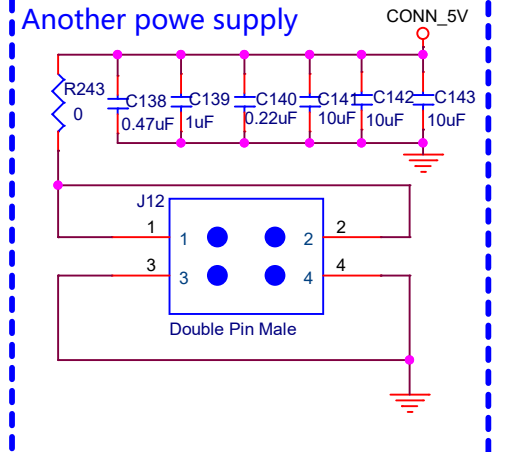

USB CONNECTOR

USB to UART

Another power supply

CONNECTOR PWR /USB PWR LOAD SWITCH

Pollux **Pollux Technologies, Inc.**
 Unit1606,16F, ZhuHaiTower No.1663, Yin Wed Rd.,
 Wanzai, Xiang Zhou District,Zuhai China 519000

Title		
PR3611_MB		
Size	Document Number	Rev
A4	TI60G_USB_TO_UART_LOADSWITCH	V0.4
Date:	Friday, November 10, 2023	Sheet 2 of 8