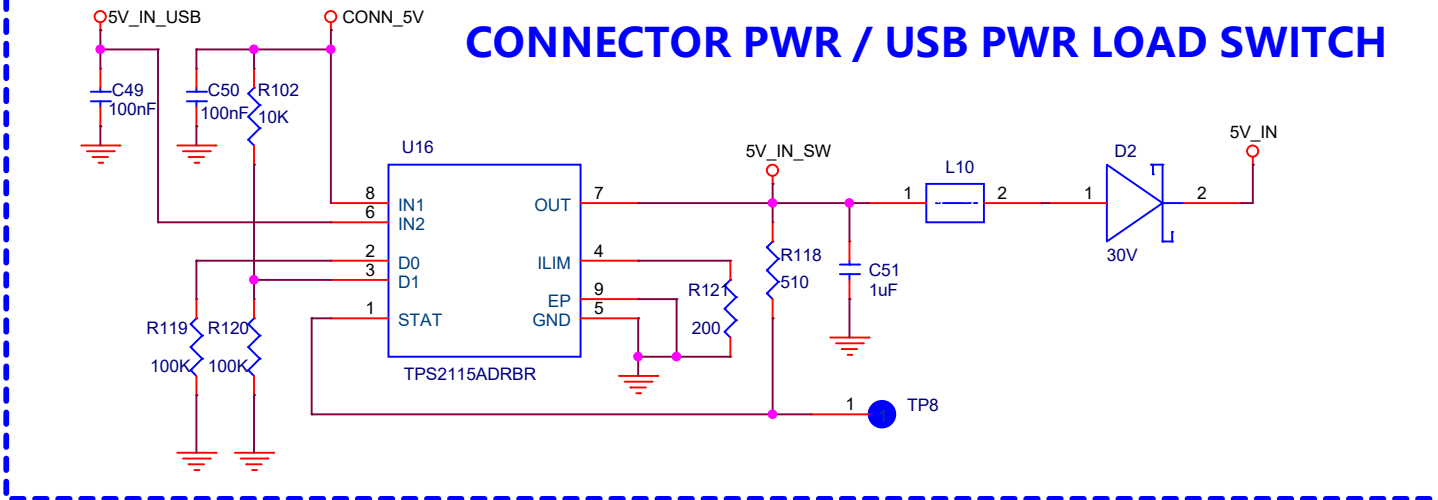

USB CONNECTOR

USB to UART

Another power supply

CONNECTOR PWR /USB PWR LOAD SWITCH

Pollux **Pollux Technologies, Inc.**
 Unit1606,16F, ZhuHaiTower No.1663, Yin Wed Rd.,
 Wanzai, Xiang Zhou District,Zuhai China 519000

Title		
PR3611_MB		
Size	Document Number	Rev
A4	TI60G_USB_TO_UART_LOADSWITCH	V0.4
Date:	Friday, November 10, 2023	Sheet 2 of 8