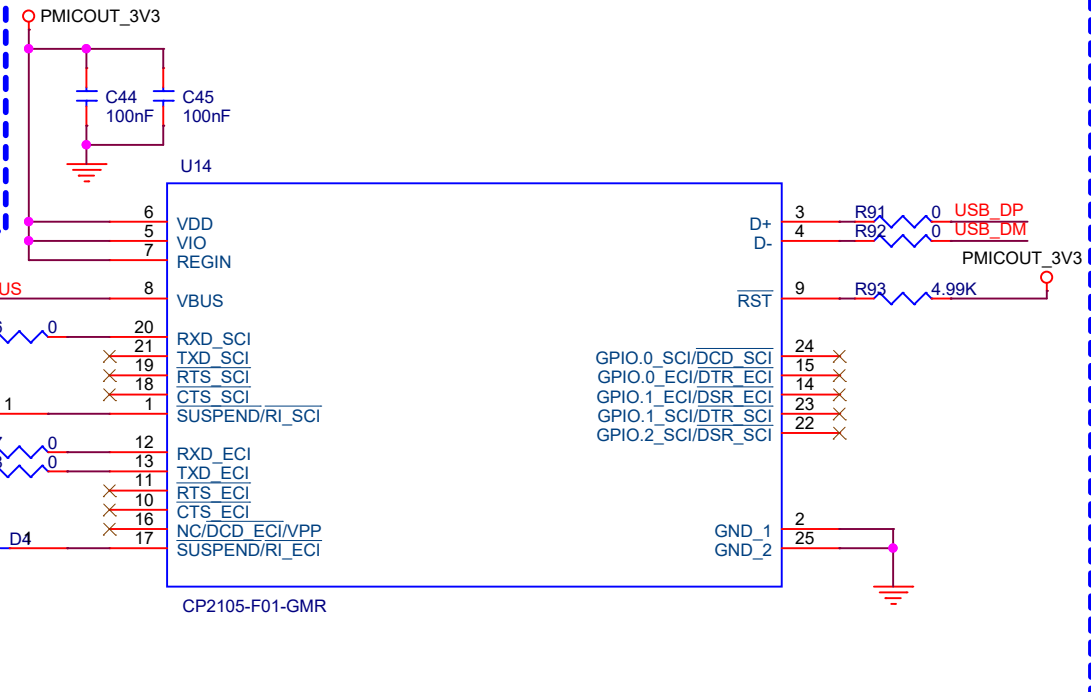

USB CONNECTOR

USB to UART

Another power supply

CONNECTOR PWR /USB PWR LOAD SWITCH

Pollux **Pollux Technologies, Inc.**
 Unit1606,16F, ZhuHaiTower No.1663, Yin Wed Rd.,
 Wanzai, Xiang Zhou District,Zuhai China 519000

Title		
PR3611_MB		
Size	Document Number	Rev
A4	TI60G_USB_TO_UART_LOADSWITCH	V0.4
Date:	Friday, November 10, 2023	Sheet 2 of 8