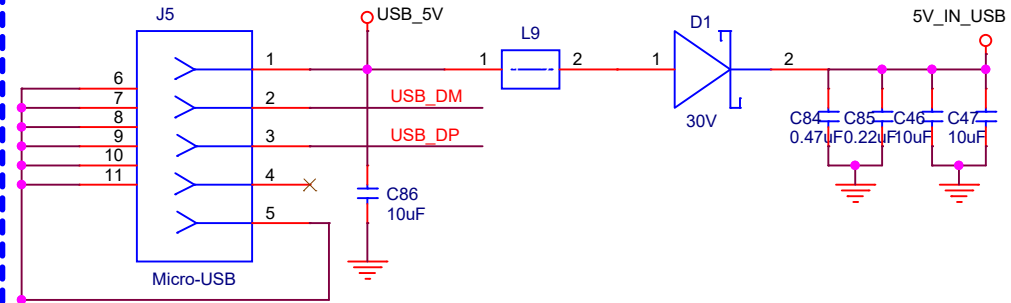

USB CONNECTOR

USB to UART

Another power supply

CONNECTOR PWR /USB PWR LOAD SWITCH

Pollux **Pollux Technologies, Inc.**
 Unit1606,16F, ZhuHaiTower No.1663, Yin Wed Rd.,
 Wanzai, Xiang Zhou District,Zuhai China 519000

Title		
PR3611_MB		
Size	Document Number	Rev
A4	TI60G_USB_TO_UART_LOADSWITCH	V0.4
Date:	Friday, November 10, 2023	Sheet 2 of 8