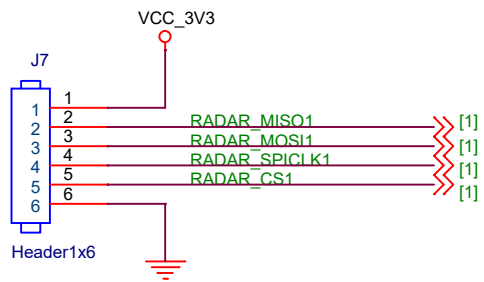

CONNECT TO BT MODULE

		Pollux Technologies, Inc.	
		Unit1606, 16F, ZhuHaiTower No.1663, Yin Wed Rd., Wanzai, Xiang Zhou District, Zhuhai China 519000	
Title			
PR3611_MB			
Size	Document Number	Rev	
A4	TI60G_CONNECT_WIFI	V0.4	
Date:	Friday, November 10, 2023	Sheet	6 of 8