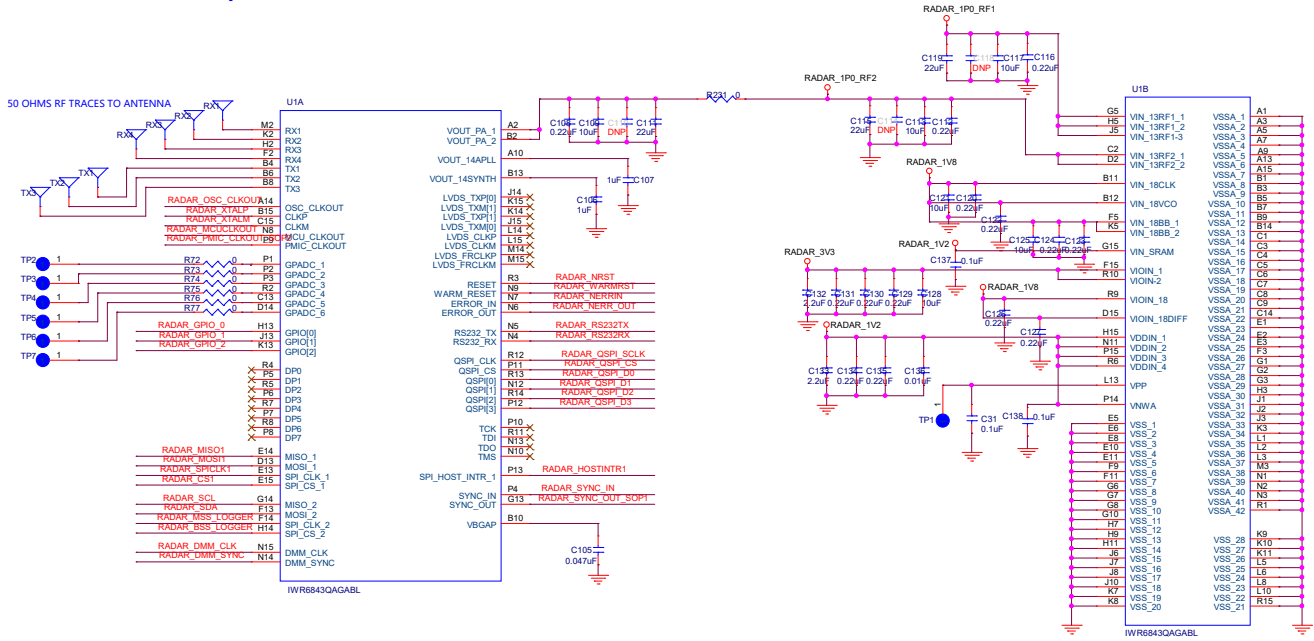

# IWR6843 Radar Chip

# QSPI FLASH SECTION

# Crystal 40MHz

# PULL UPS/DOWNS FOR SPI CS1, NERRIN, RS232, SYNC\_IN & HOST\_INTRn