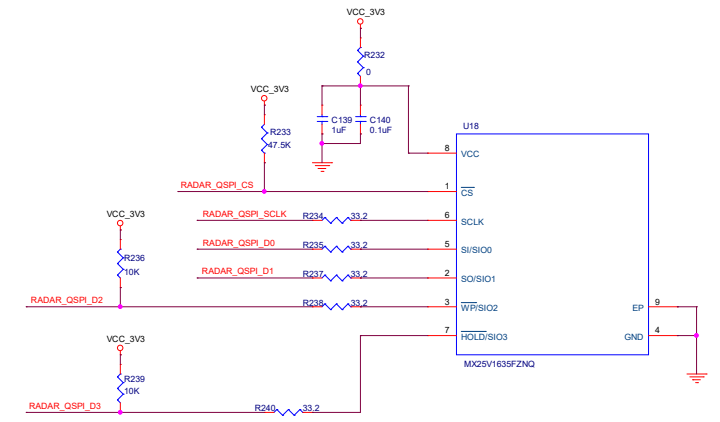

# IWR6843 Radar Chip

# QSPI FLASH SECTION

# PULL UPS/DOWNS FOR SPI CS1, NERRIN, RS232, SYNC\_IN & HOST\_INTRn