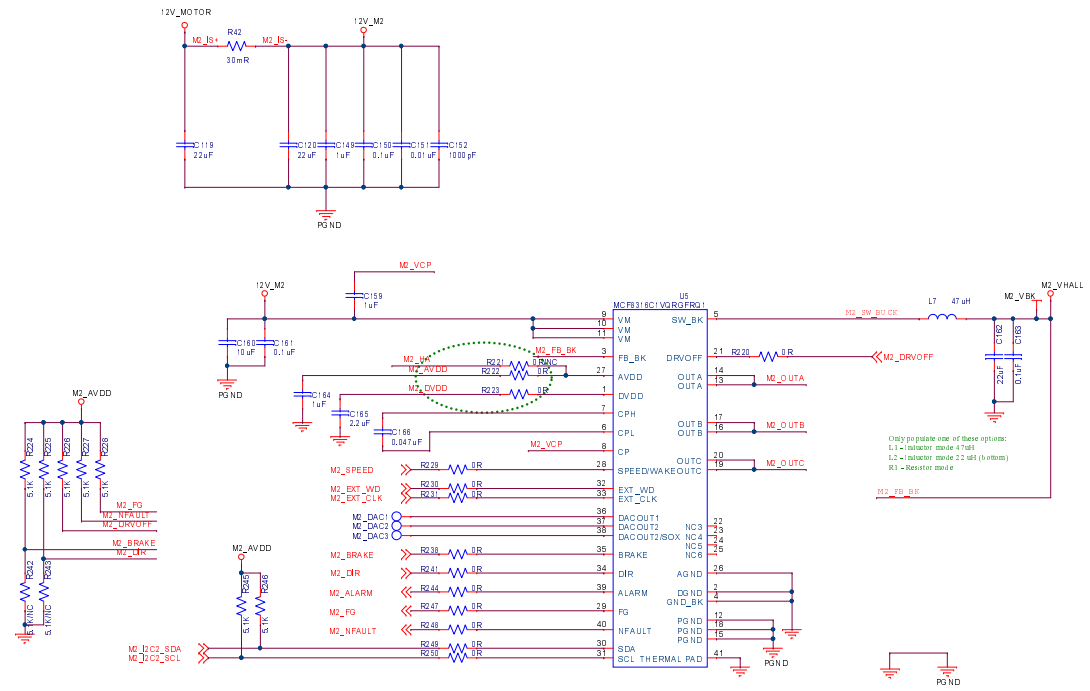

# M0\_MOTOR\_DRV\_MCF8316C

# CURRENT\_DET

		Rev.	A
PROJECT:			
Doc No	Document Number	< Doc>	Sheet 01 of 05
DESIGN	CREATED	APPD	Date: Saturday, September 07, 2024

# M2\_MOTOR\_DRV\_MCF8316C

# CURRENT\_DET

		Rev.	A
PROJECT:			
Doc No.	Document Number	< Doc>	Sheet 01 of 05
DESIGN	CHKD	APPD	
			Date: Saturday, September 07, 2024