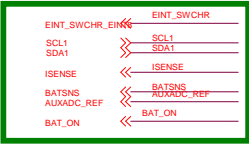

Charger IF

Battery Negative Connect