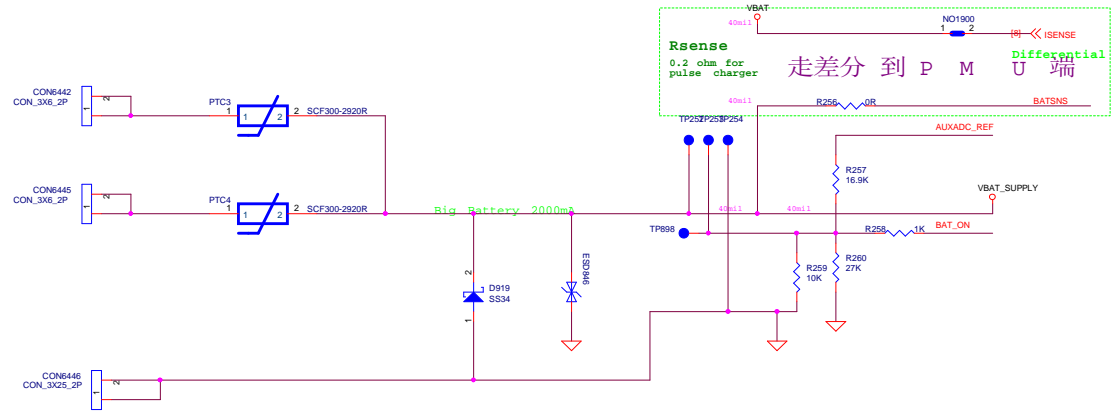

Charger IF

Battery Negative Connect