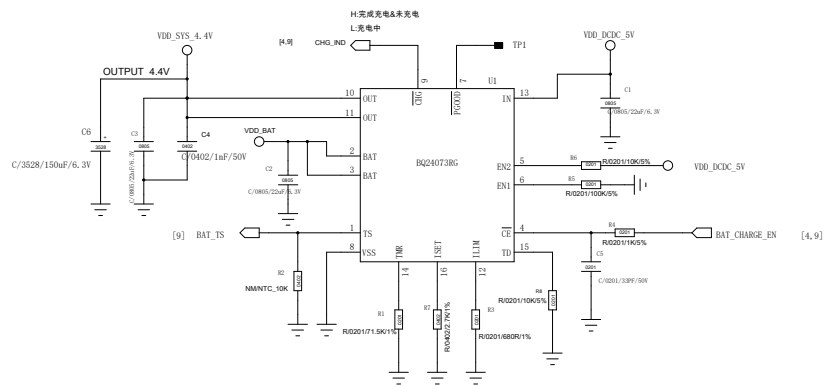

REVISION RECORD			
LTB	ECO NO	APPROVED	DATE

COMPANY		GOMIX	
TITLE			
ZK105-MAIN_V1.06			
DRAWN	LOGAN	DATED	2014.14
CHECKED		DATED	
QUALITY CONTROL		DATED	
RELEASED		DATED	
CODE	SIZE	DRAWING NO	REV
	A2		V1.0
SCALE			SHEET: 06 / 10