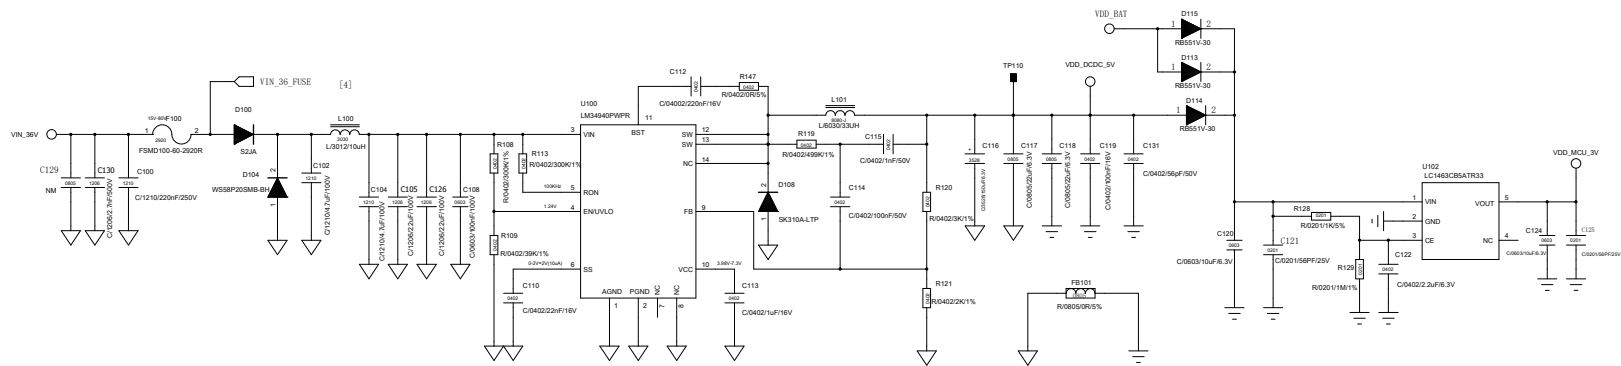

REVISION RECORD			
LTB	ECO NO	APPROVED	DATE

COMPANY		GOMIX	
TITLE			
ZK105-MAIN_V1.06			
DRAWN	LOGAN	DATED	2014.14
CHECKED		DATED	
QUALITY CONTROL		DATED	
RELEASED		DATED	
CODE	SIZE	DRAWING NO	REV
	A2		V1.0
SCALE			SHEET: 06 / 10