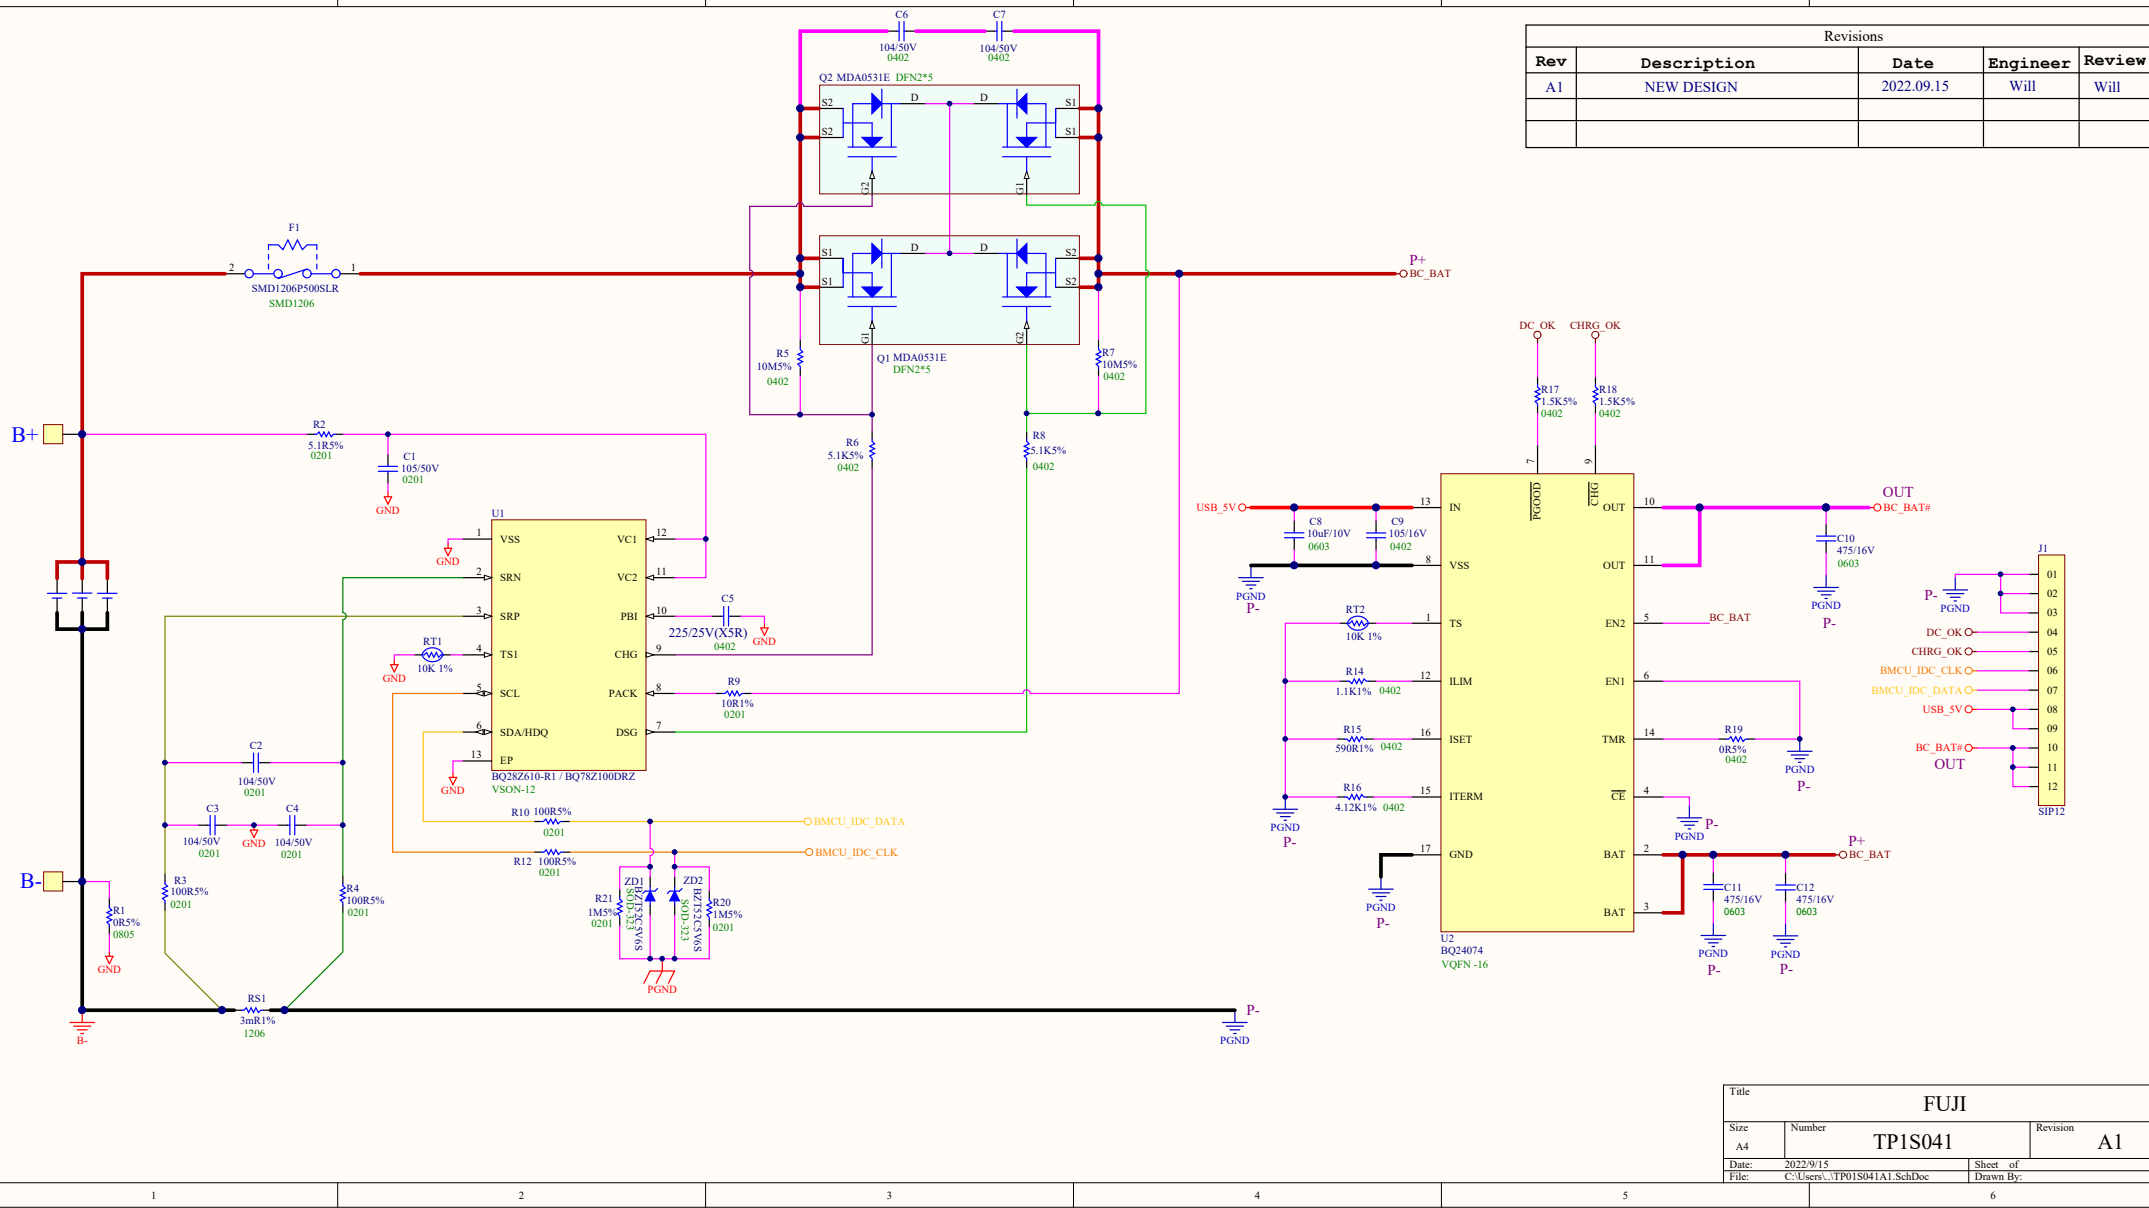

Revisions				
Rev	Description	Date	Engineer	Review
A1	NEW DESIGN	2022.09.15	Will	Will

Title			FUJI	
Size	Number	Revision		A1
A4	TP1S041			
Date:	2022/9/15	Sheet of		
File:	C:\Users\... \TP01S041A1.SchDoc	Drawn By:		