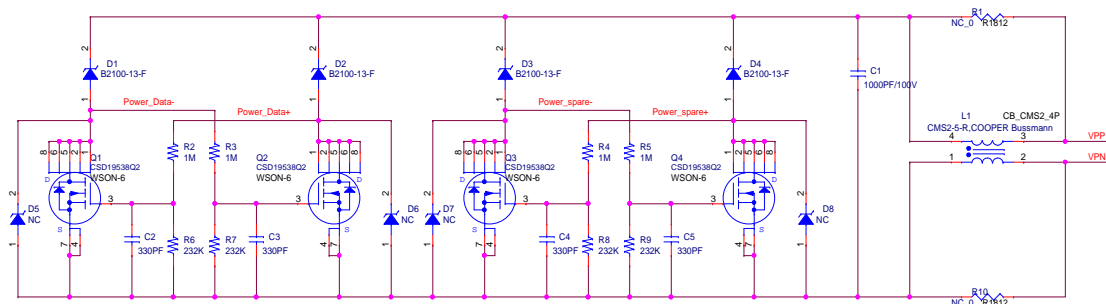

VPP
VPPin
VPPin

POWER + DATA INPUT

LAN Transformer pin define

= LED Display Error (always blinking)

ZUNIDATA SYSTEMS INC.			
Title	NB-UB012D		
Size	Document Number	POE(PD) Controller	Rev
B			1.1
Date:	Tuesday, June 16, 2020	Sheet	4 of 5

TP2373_SS
VPP