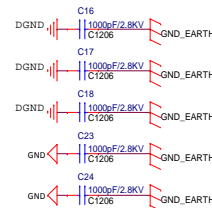

VPP
VPPin
VPPin

POWER + DATA INPUT

LAN Transformer pin define

= LED Display Error (always blinking)

ZUNIDATA SYSTEMS INC.			
Title	NB-UB012D		
Size	Document Number	POE(PD) Controller	Rev
B			1.1
Date:	Tuesday, June 16, 2020	Sheet	4 of 5

TP2373_SS
VPP