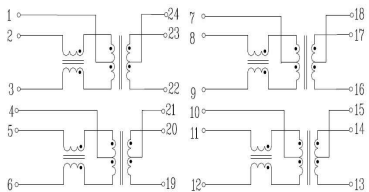

VPP
VPPin
VPPin

POWER + DATA INPUT

LAN Transformer pin define

= LED Display Error (always blinking)

ZUNIDATA SYSTEMS INC.			
Title	NB-UB012D		
Size	Document Number	POE(PD) Controller	Rev
B			1.1
Date:	Tuesday, June 16, 2020	Sheet	4 of 5