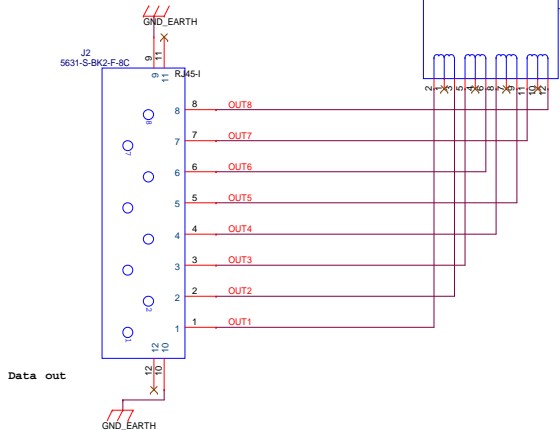

VPP
VPPin
VPPin

POWER + DATA INPUT

LAN Transformer pin define

= LED Display Error (always blinking)

ZUNIDATA SYSTEMS INC.			
Title	NB-UB012D		
Size	Document Number	POE(PD) Controller	Rev
B			1.1
Date:	Tuesday, June 16, 2020	Sheet	4 of 5

TP2373_SS
VPP