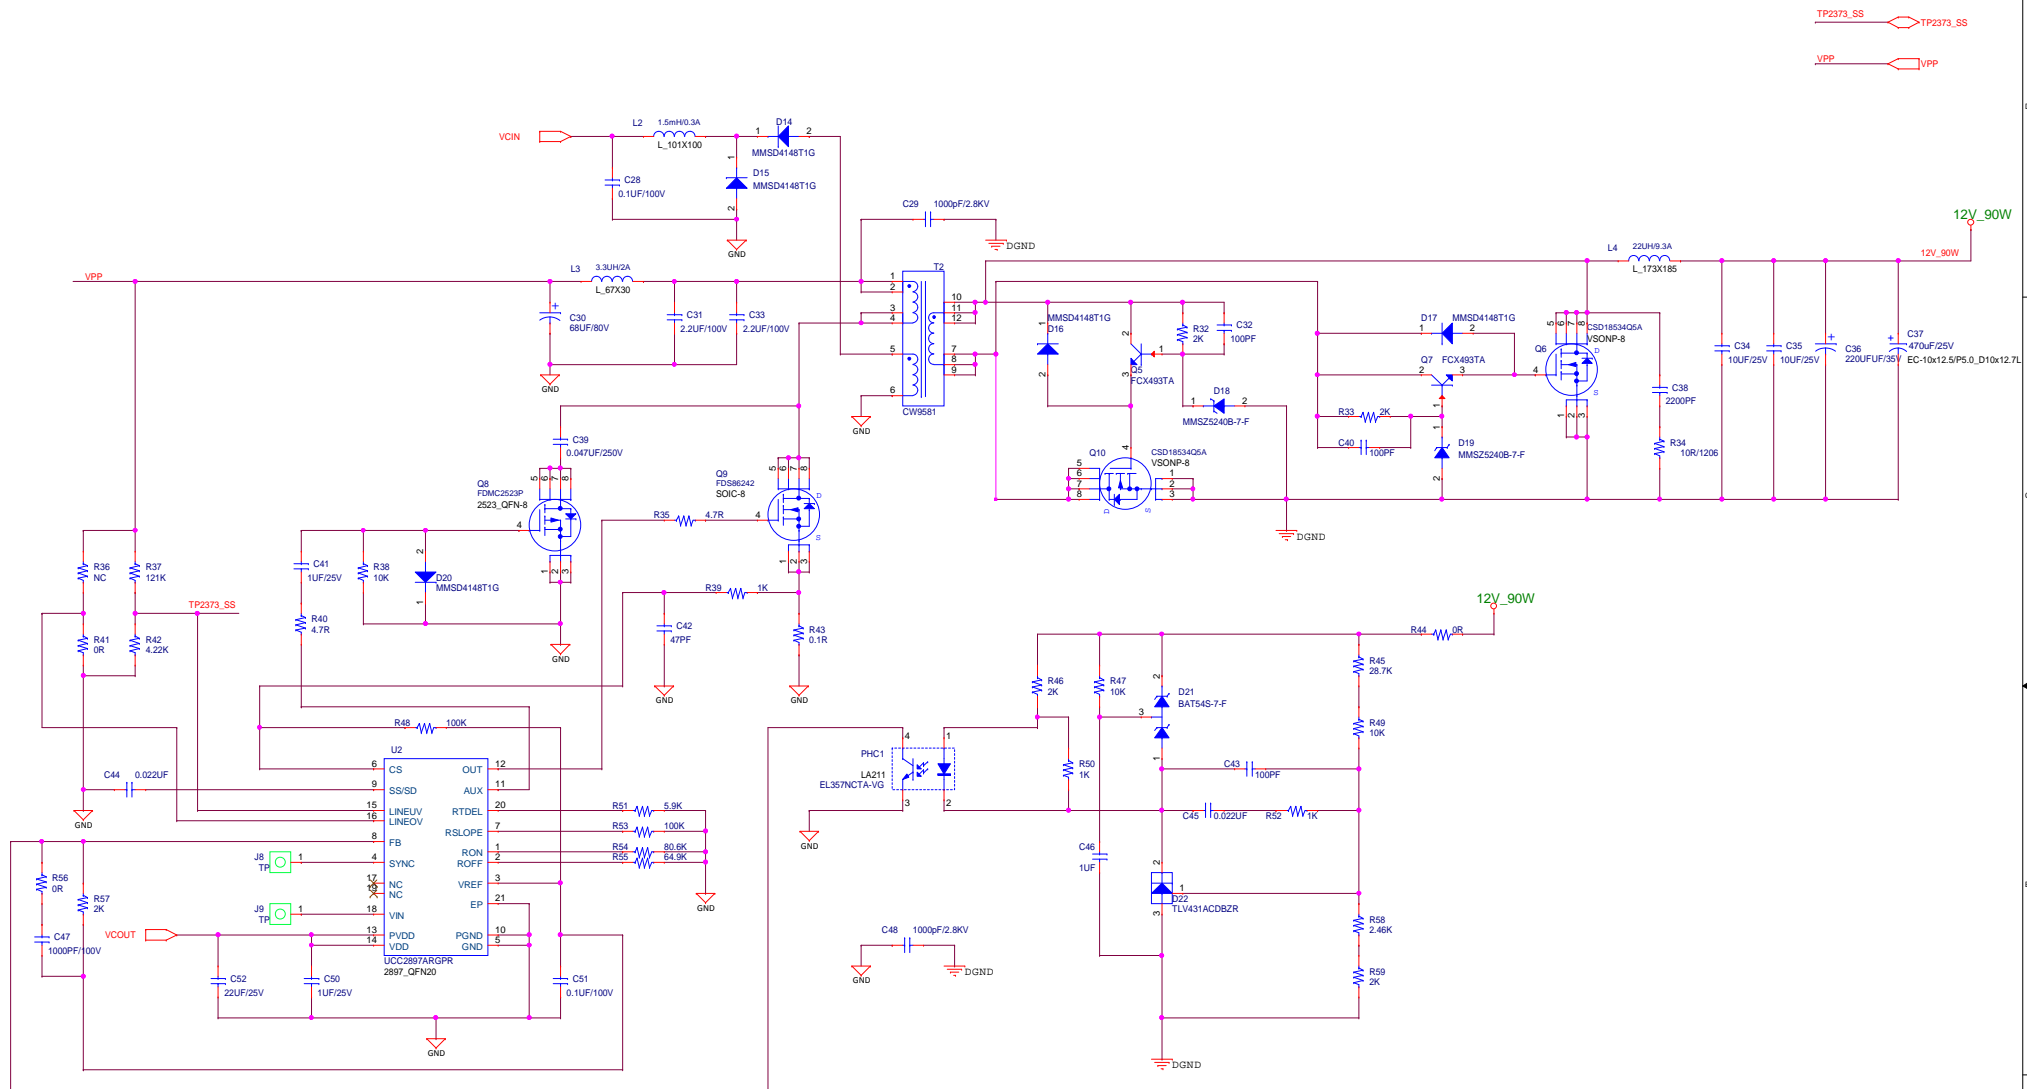

VPP
VPPin
VPPin

POWER + DATA INPUT

LAN Transformer pin define

= LED Display Error (always blinking)

ZUNIDATA SYSTEMS INC.			
Title	NB-UB012D		
Size	Document Number	POE(PD) Controller	Rev
B			1.1
Date:	Tuesday, June 16, 2020	Sheet	4 of 5

TP2373_SS
VPP