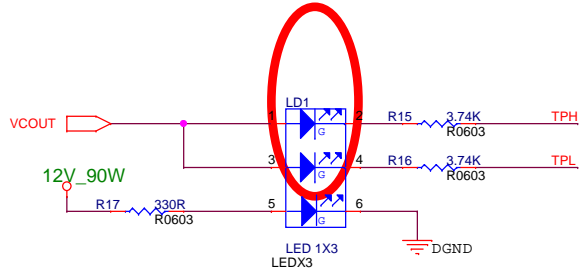

VPP
VPPin
VPPin

POWER + DATA INPUT

LAN Transformer pin define

= LED Display Error (always blinking)

ZUNIDATA SYSTEMS INC.			
Title	NB-UB012D		
Size	Document Number	POE(PD) Controller	Rev
B			1.1
Date:	Tuesday, June 16, 2020	Sheet	4 of 5

TP2373_SS
VPP