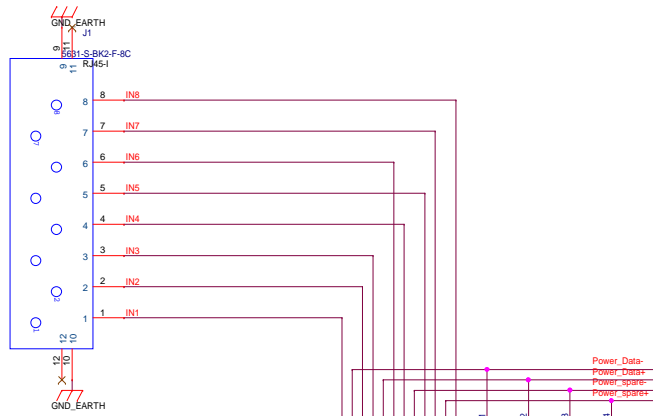

VPP
VPPin
VPPin

POWER + DATA INPUT

LAN Transformer pin define

= LED Display Error (always blinking)

ZUNIDATA SYSTEMS INC.			
Title	NB-UB012D		
Size	Document Number	POE(PD) Controller	Rev
B			1.1
Date:	Tuesday, June 16, 2020	Sheet	4 of 5

TP2373_SS
VPP