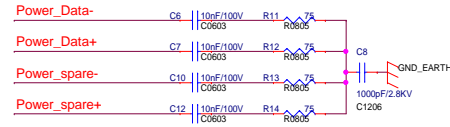

VPP
VPPin
VPPin

POWER + DATA INPUT

LAN Transformer pin define

= LED Display Error (always blinking)

ZUNIDATA SYSTEMS INC.			
Title	NB-UB012D		
Size	Document Number	POE(PD) Controller	Rev
B			1.1
Date:	Tuesday, June 16, 2020	Sheet	4 of 5