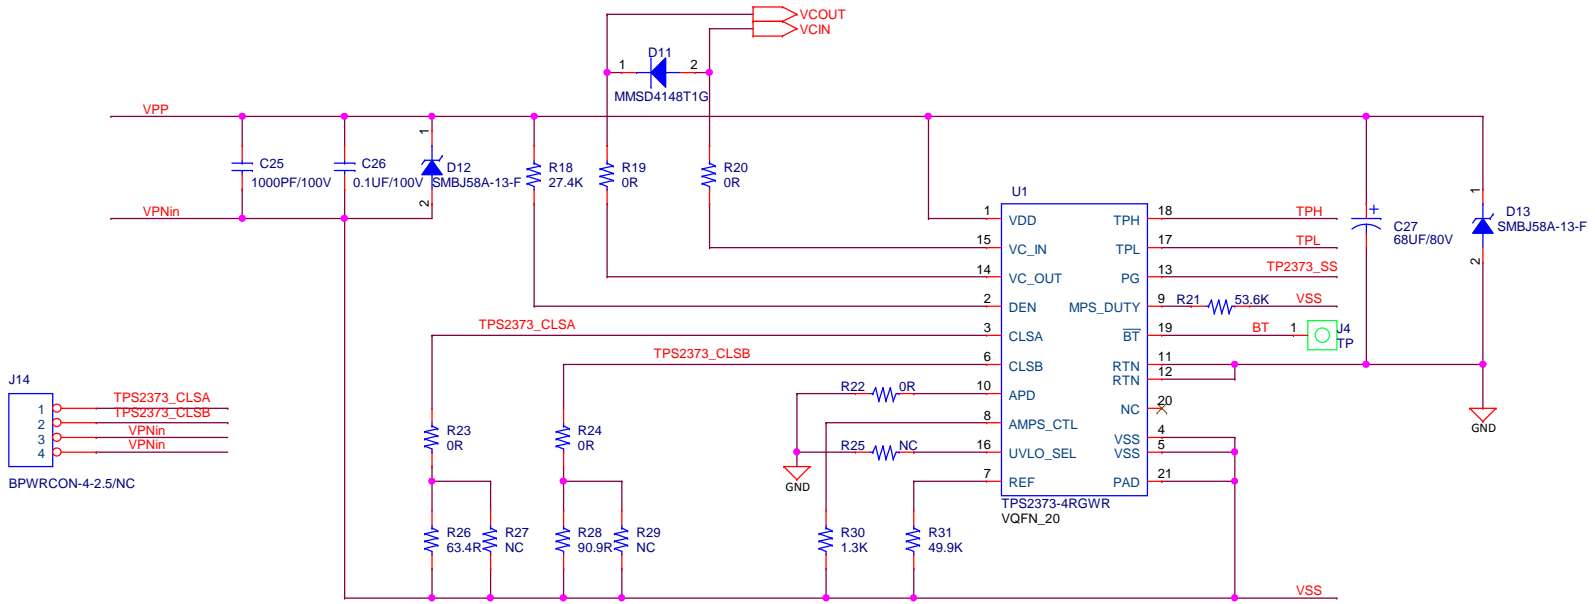

VPP
VPPin
VPPin

POWER + DATA INPUT

LAN Transformer pin define

= LED Display Error (always blinking)

ZUNIDATA SYSTEMS INC.			
Title	NB-UB012D		
Size	Document Number	POE(PD) Controller	Rev
B			1.1
Date:	Tuesday, June 16, 2020	Sheet	4 of 5

TP2373_SS
VPP