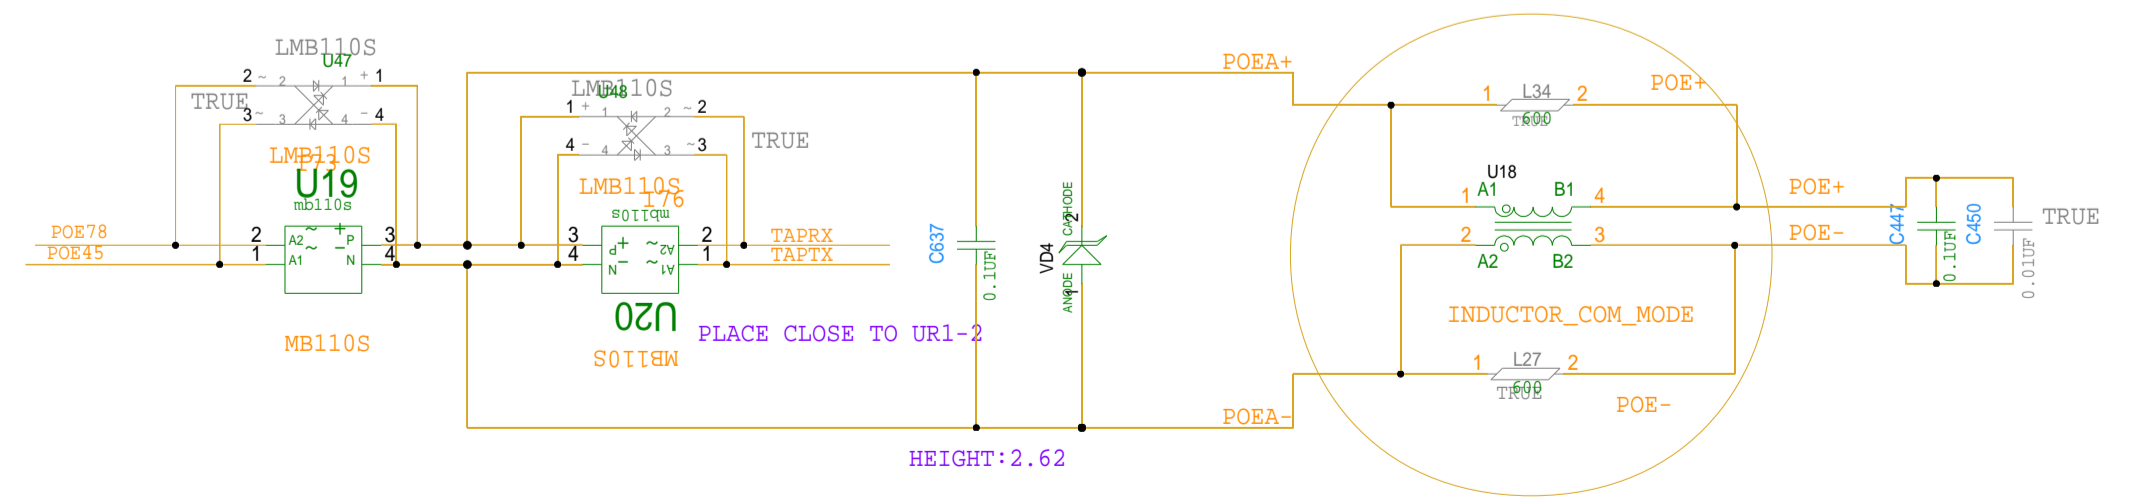

NOTES:  
VD2 IS NC

HEIGHT:2.62

PLACE C1 CLOSELY TO PIN7