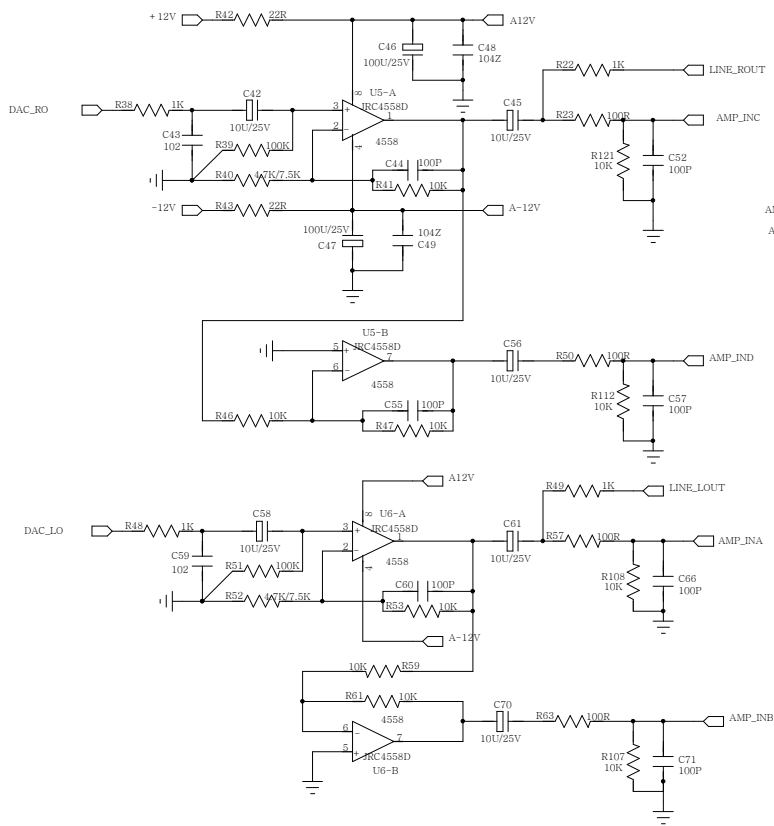

REVISION RECORD			
LTR	ECO NO:	APPROVED:	DATE:

2BTL模式输出。

COMPANY:			
TITLE:			
DRAWN:	DATED:	CODE:	SIZE:
CHECKED:	DATED:	DRAWING NO:	REV:
QUALITY CONTROL:	DATED:	A2	
RELEASED:	DATED:		
SCALE:			SHEET: 1 OF 2