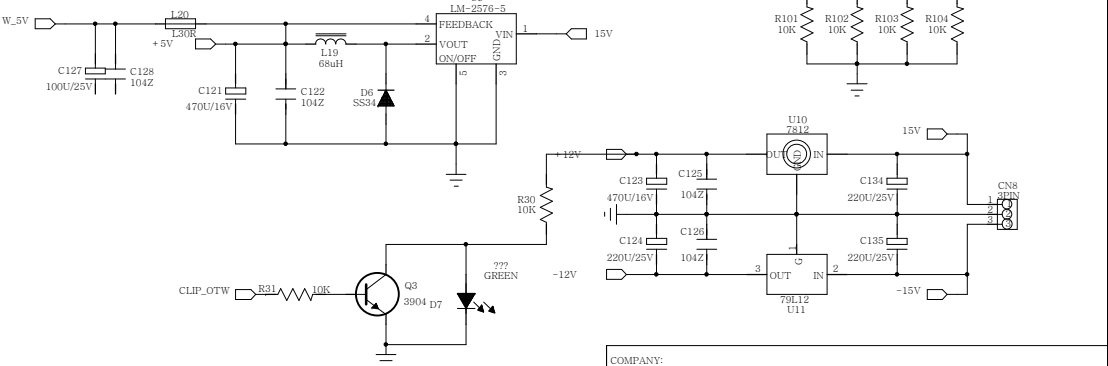

REVISION RECORD			
LTR	ECO NO:	APPROVED:	DATE:

2BTL模式输出。

COMPANY:			
TITLE:			
DRAWN:	DATED:	CODE:	SIZE:
CHECKED:	DATED:	DRAWING NO:	REV:
QUALITY CONTROL:	DATED:	A2	
RELEASED:	DATED:		
SCALE:			SHEET: 1 OF 2