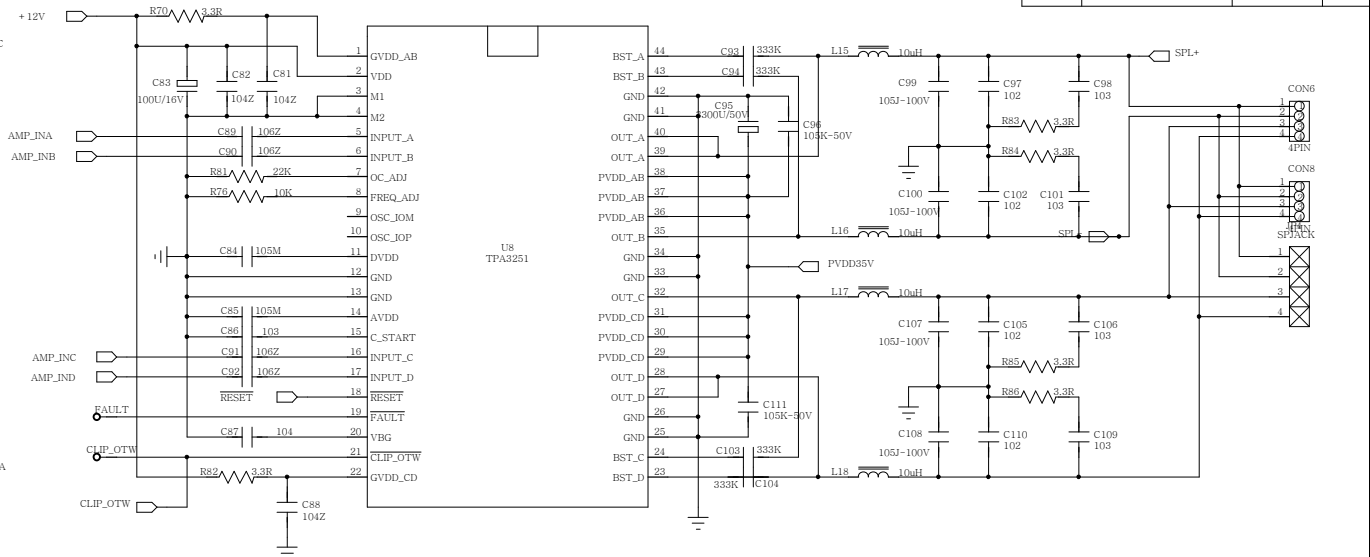

REVISION RECORD			
LTR	ECO NO:	APPROVED:	DATE:

2BTL模式输出。

COMPANY:			
TITLE:			
DRAWN:	DATED:	CODE:	SIZE:
CHECKED:	DATED:	DRAWING NO:	REV:
QUALITY CONTROL:	DATED:	A2	
RELEASED:	DATED:		
SCALE:			SHEET: 1 OF 2