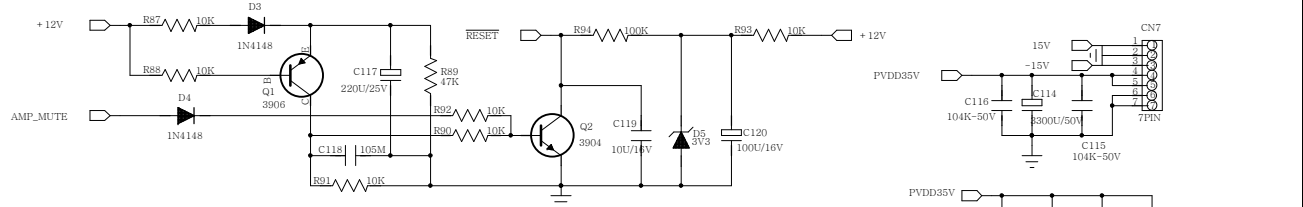

REVISION RECORD			
LTR	ECO NO:	APPROVED:	DATE:

2BTL模式输出。

COMPANY:			
TITLE:			
DRAWN:	DATED:	CODE:	SIZE:
CHECKED:	DATED:	DRAWING NO:	REV:
QUALITY CONTROL:	DATED:	A2	
RELEASED:	DATED:		
SCALE:			SHEET: 1 OF 2