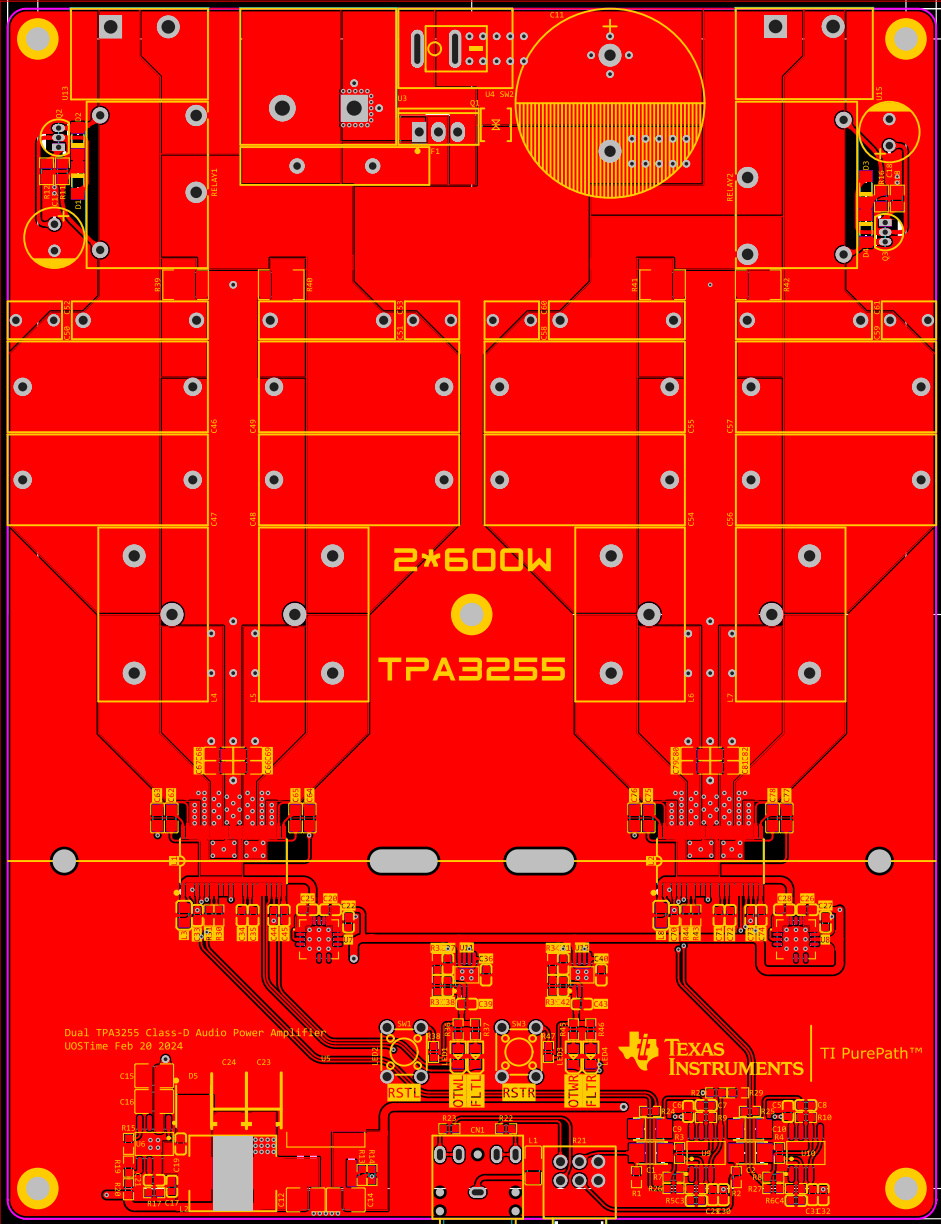

61.400mm

114.850mm

122.850mm

2*600W
TPA3255

Dual TPA3255 Class-D Audio Power Amplifier
UOSTime Feb 20 2024

TEXAS INSTRUMENTS TI PurePath™

160.000mm

152.000mm

80.100mm