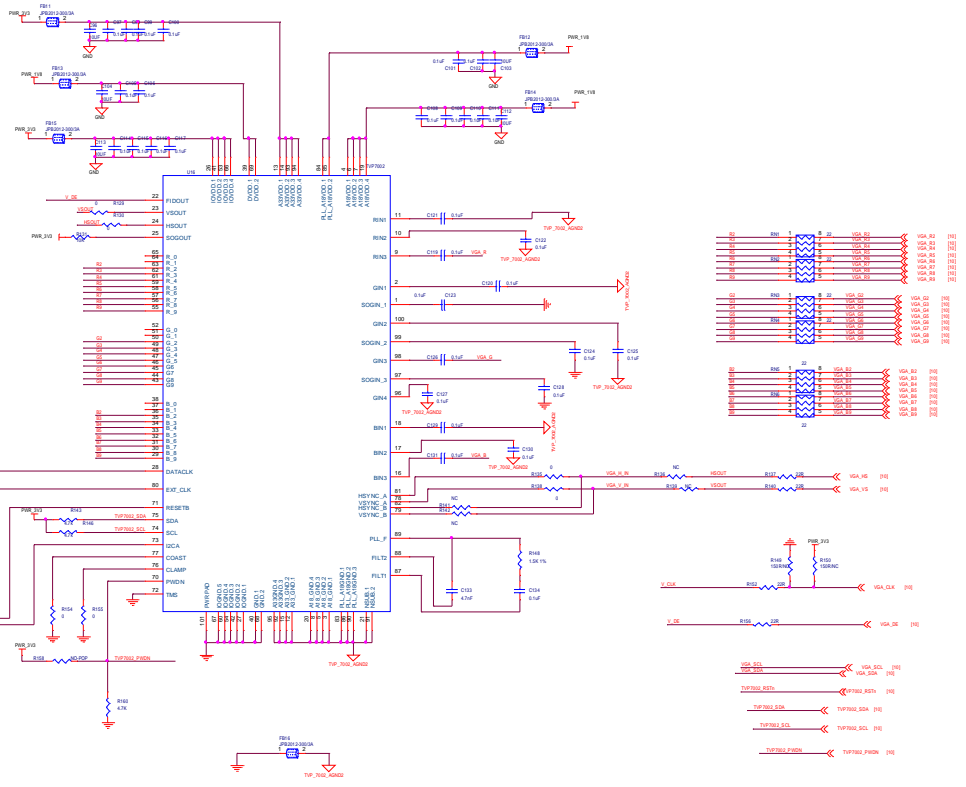

R101	10K	R102	10K	R103	10K	R104	10K	R105	10K	R106	10K	R107	10K	R108	10K	R109	10K	R110	10K	R111	10K	R112	10K	R113	10K	R114	10K	R115	10K	R116	10K	R117	10K	R118	10K
C101	0.1uF	C102	0.1uF	C103	0.1uF	C104	0.1uF	C105	0.1uF	C106	0.1uF	C107	0.1uF	C108	0.1uF	C109	0.1uF	C110	0.1uF	C111	0.1uF	C112	0.1uF	C113	0.1uF	C114	0.1uF	C115	0.1uF	C116	0.1uF	C117	0.1uF	C118	0.1uF
MAX9809CA	MAX9809CA	MAX9809CA	MAX9809CA	MAX9809CA	MAX9809CA	MAX9809CA	MAX9809CA	MAX9809CA	MAX9809CA	MAX9809CA	MAX9809CA	MAX9809CA	MAX9809CA	MAX9809CA	MAX9809CA	MAX9809CA	MAX9809CA	MAX9809CA	MAX9809CA	MAX9809CA	MAX9809CA	MAX9809CA	MAX9809CA	MAX9809CA	MAX9809CA	MAX9809CA	MAX9809CA	MAX9809CA	MAX9809CA	MAX9809CA	MAX9809CA	MAX9809CA	MAX9809CA	MAX9809CA	MAX9809CA