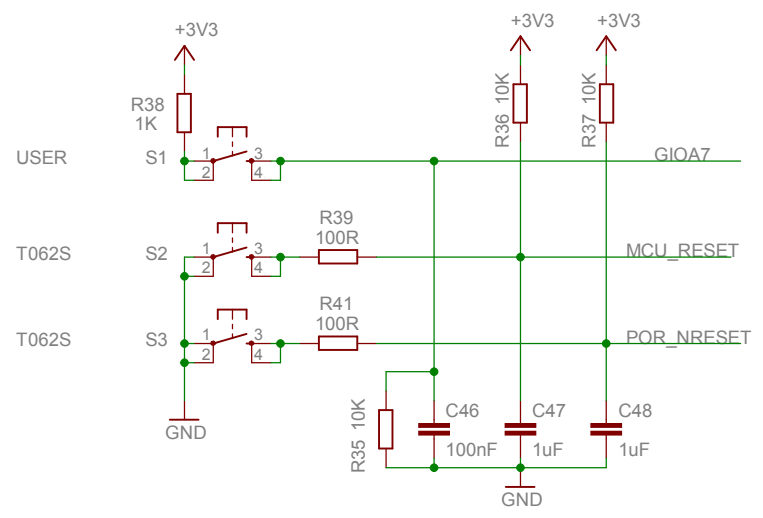

Note: "DNP" mean the component is not populated by default.

Title: Hercules launchpad_RM42_RevB	
Version: A	
2013/6/3 11:07:58	
Drawn By: Embest	1/6

Title: Hercules launchpad_RM42_RevB	
Version: B	
2013/6/3 11:07:58	
Drawn By: Embest	2/6

Title: Hercules launchpad_RM42_RevB	
Version: B	
2013/6/3 11:07:58	
Drawn By: Embest	3/6

Title: Hercules launchpad_RM42_RevB	
Version: B	
2013/6/3 11:07:58	
Drawn By: Embest	5/6