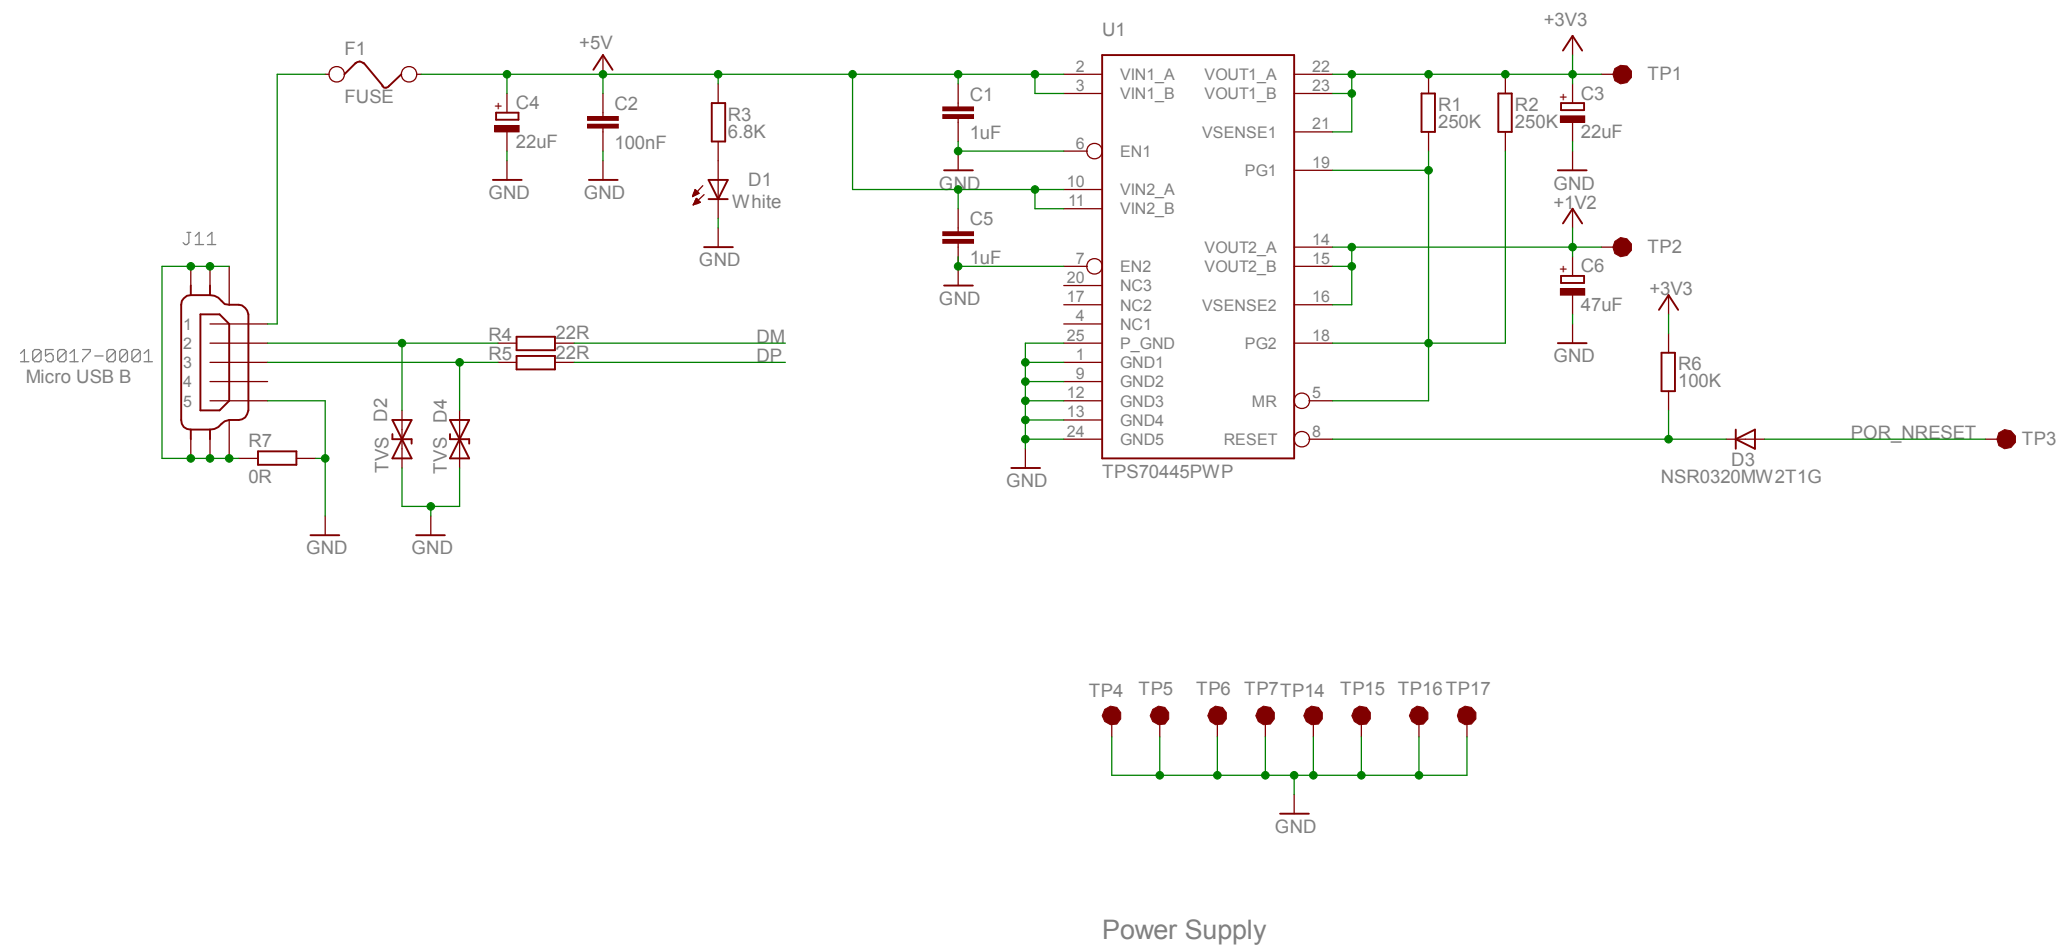

Note: "DNP" mean the component is not populated by default.

Title: Hercules launchpad_RM42_RevB	
Version: A	
2013/6/3 11:07:58	
Drawn By: Embest	1/6

Title: Hercules launchpad_RM42_RevB	
Version: B	
2013/6/3 11:07:58	
Drawn By: Embest	2/6

Title: Hercules launchpad_RM42_RevB	
Version: B	
2013/6/3 11:07:58	
Drawn By: Embest	3/6

Title: Hercules launchpad_RM42_RevB	
Version: B	
2013/6/3 11:07:58	
Drawn By: Embest	5/6