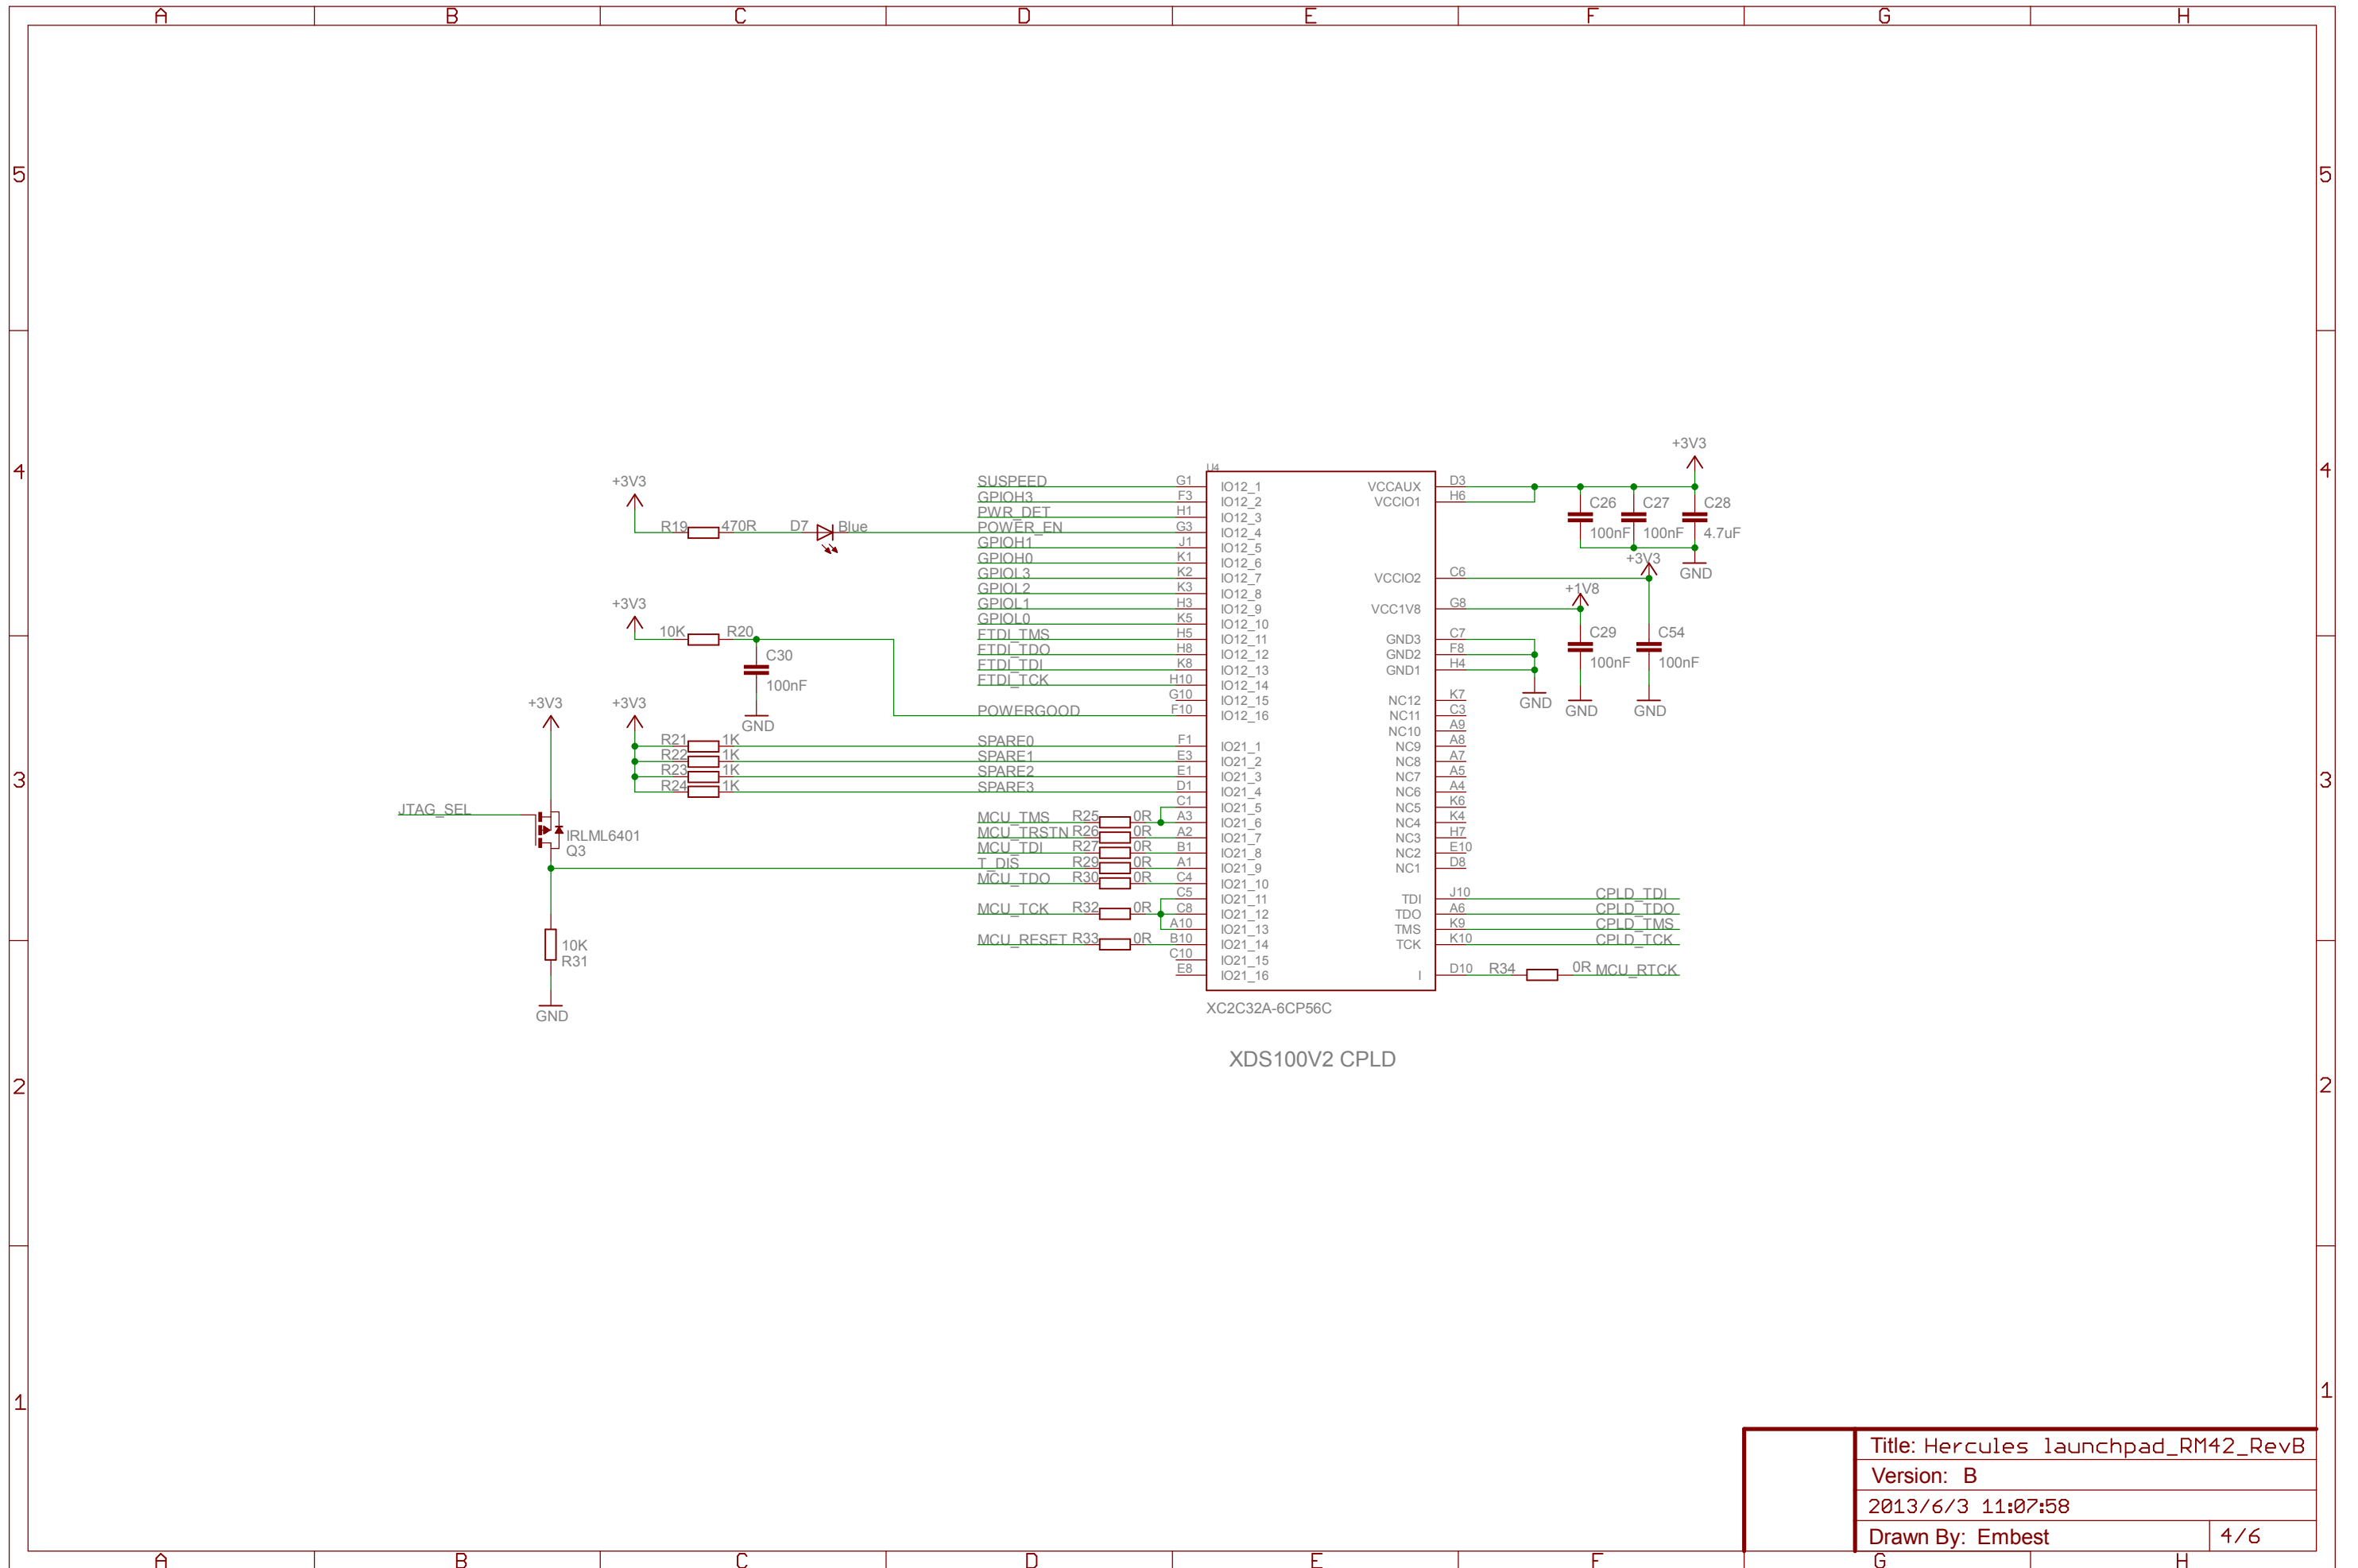

Note: "DNP" mean the component is not populated by default.

Title: Hercules launchpad_RM42_RevB	
Version: A	
2013/6/3 11:07:58	
Drawn By: Embest	1/6

Title: Hercules launchpad_RM42_RevB	
Version: B	
2013/6/3 11:07:58	
Drawn By: Embest	2/6

Title: Hercules launchpad_RM42_RevB	
Version: B	
2013/6/3 11:07:58	
Drawn By: Embest	3/6

Title: Hercules launchpad_RM42_RevB	
Version: B	
2013/6/3 11:07:58	
Drawn By: Embest	5/6