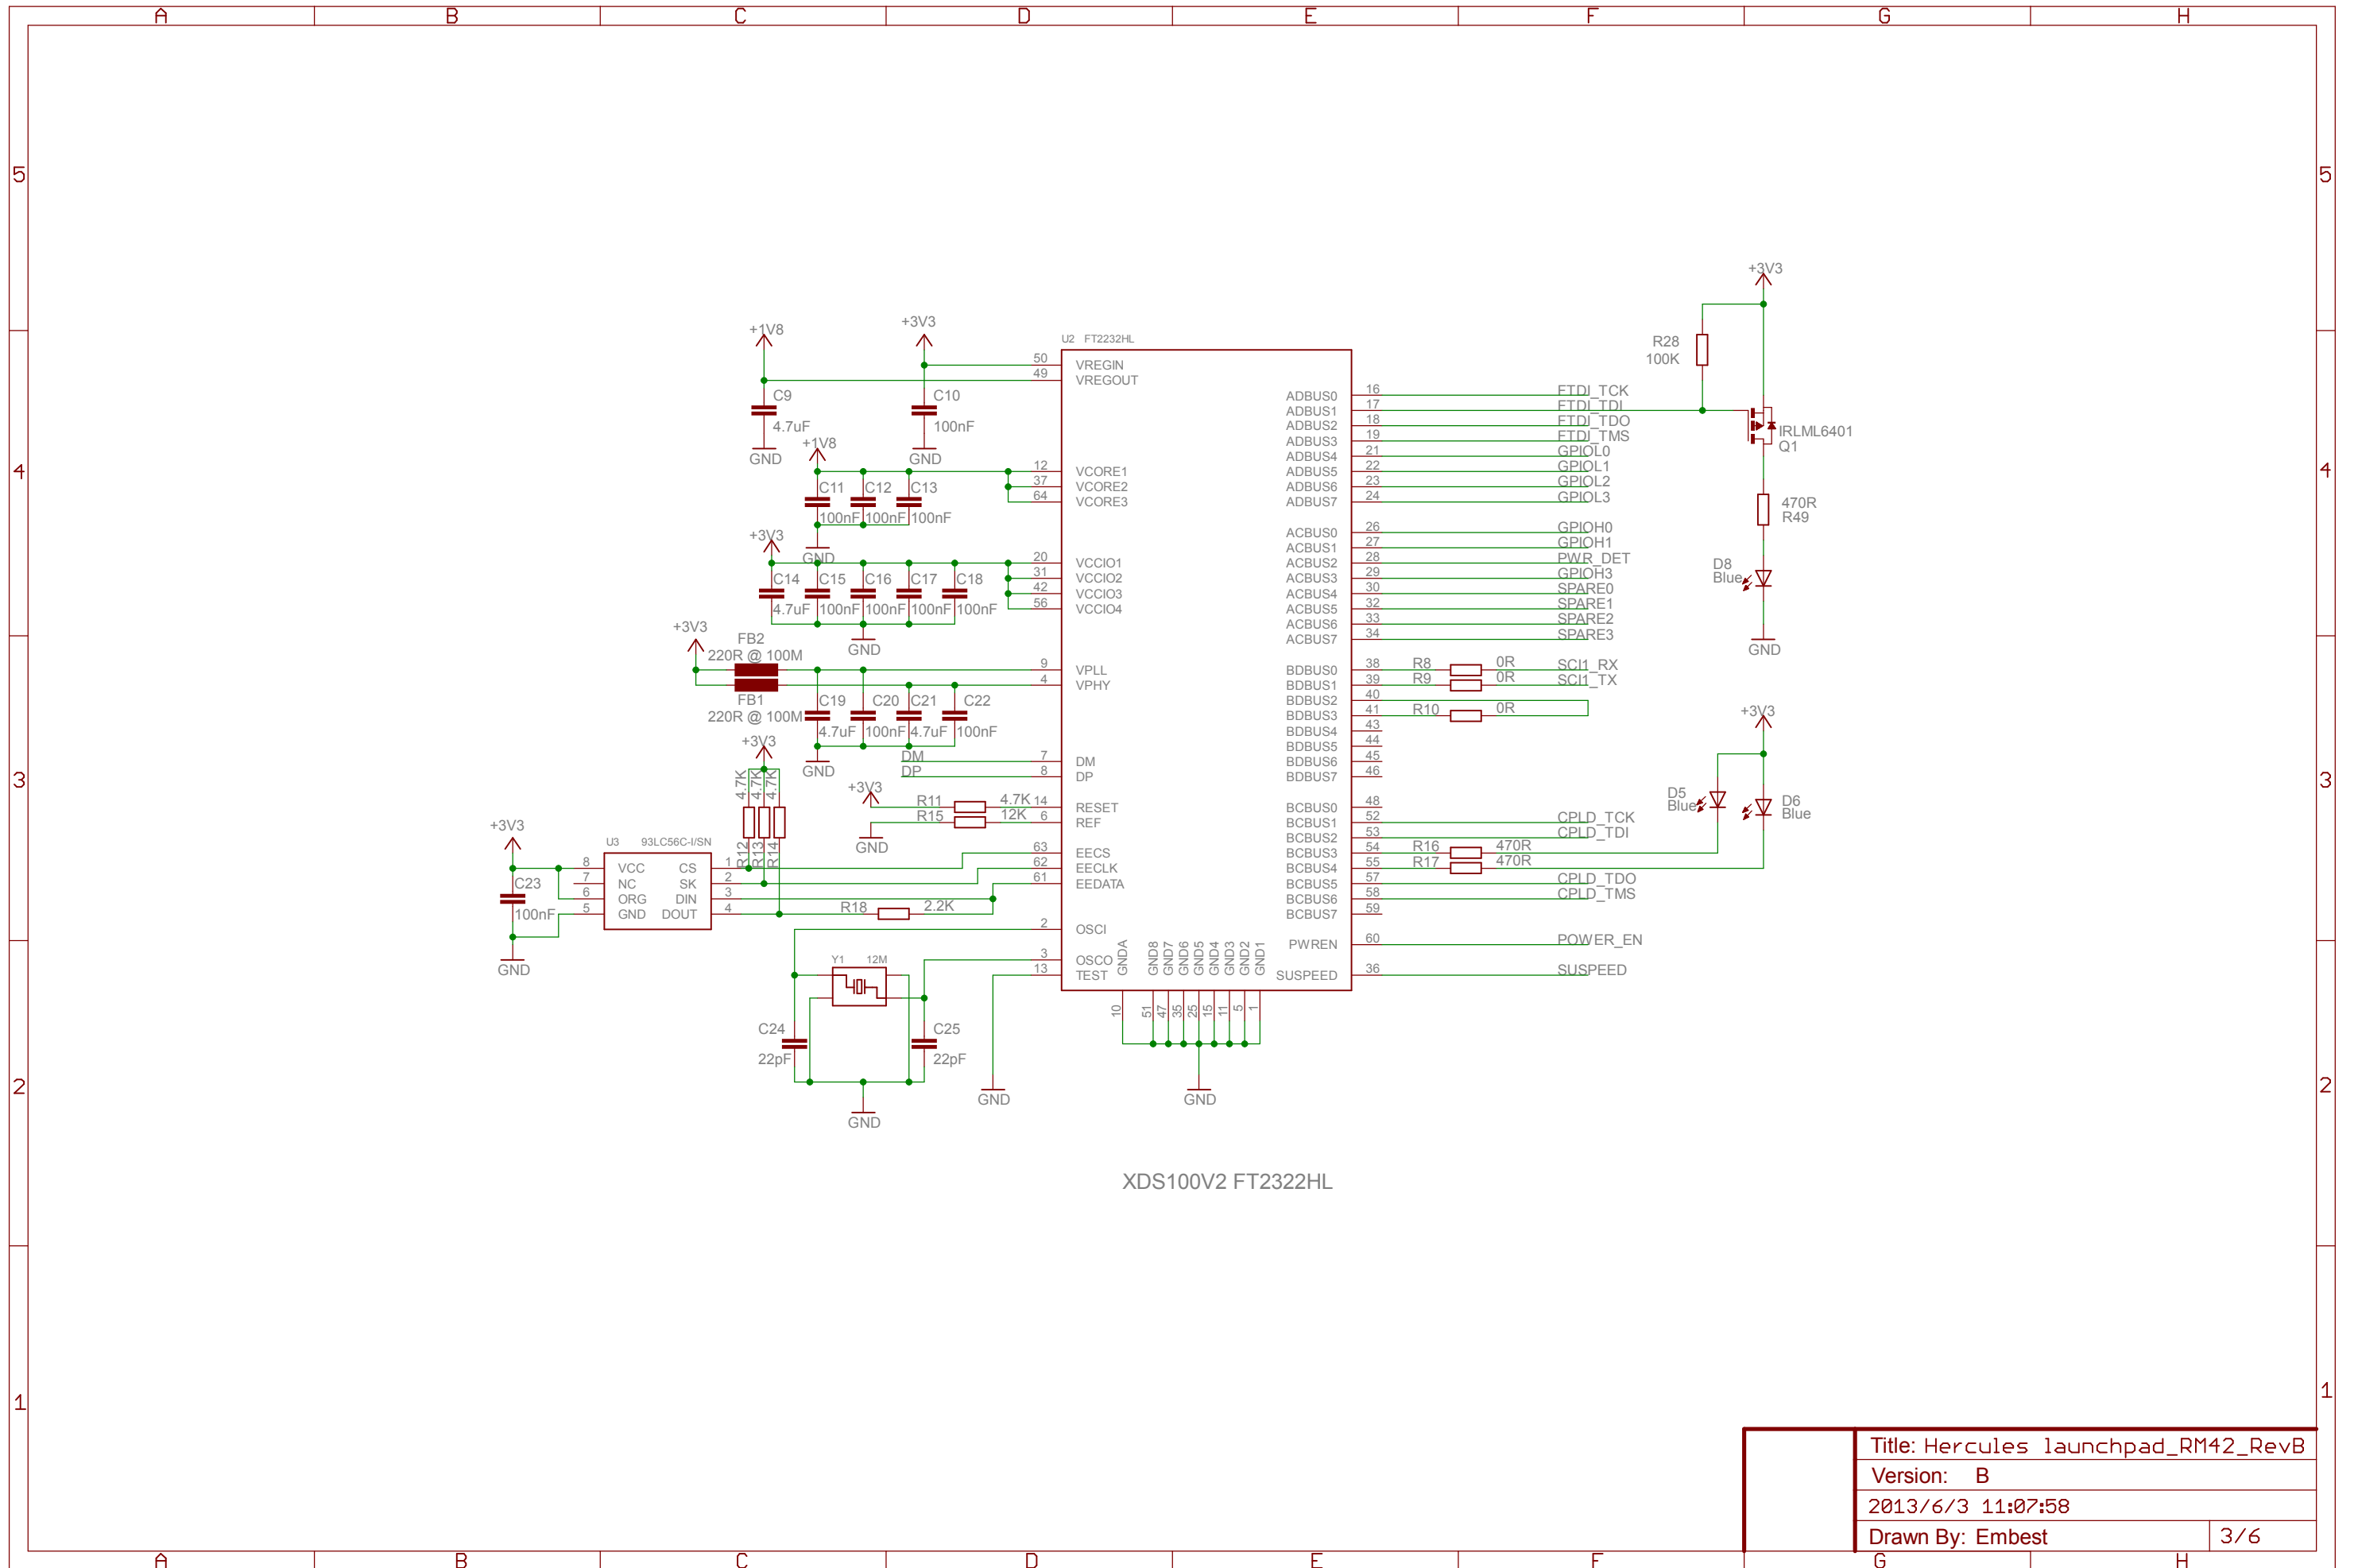

Note: "DNP" mean the component is not populated by default.

Title: Hercules launchpad_RM42_RevB	
Version: A	
2013/6/3 11:07:58	
Drawn By: Embest	1/6

Title: Hercules launchpad_RM42_RevB	
Version: B	
2013/6/3 11:07:58	
Drawn By: Embest	2/6

Title: Hercules launchpad_RM42_RevB	
Version: B	
2013/6/3 11:07:58	
Drawn By: Embest	3/6

Title: Hercules launchpad_RM42_RevB	
Version: B	
2013/6/3 11:07:58	
Drawn By: Embest	5/6