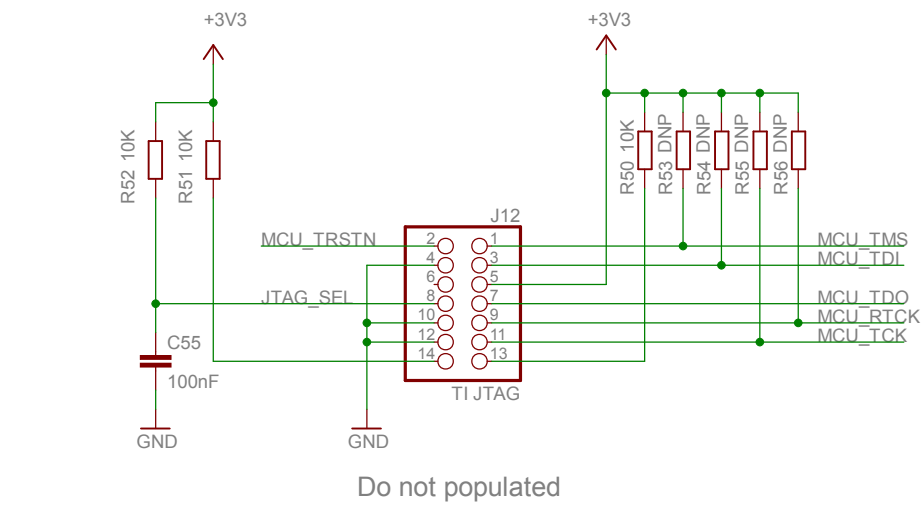

Note: "DNP" mean the component is not populated by default.

Title: Hercules launchpad_RM42_RevB	
Version: A	
2013/6/3 11:07:58	
Drawn By: Embest	1/6

Title: Hercules launchpad_RM42_RevB	
Version: B	
2013/6/3 11:07:58	
Drawn By: Embest	2/6

Title: Hercules launchpad_RM42_RevB	
Version: B	
2013/6/3 11:07:58	
Drawn By: Embest	3/6

Title: Hercules launchpad_RM42_RevB	
Version: B	
2013/6/3 11:07:58	
Drawn By: Embest	5/6