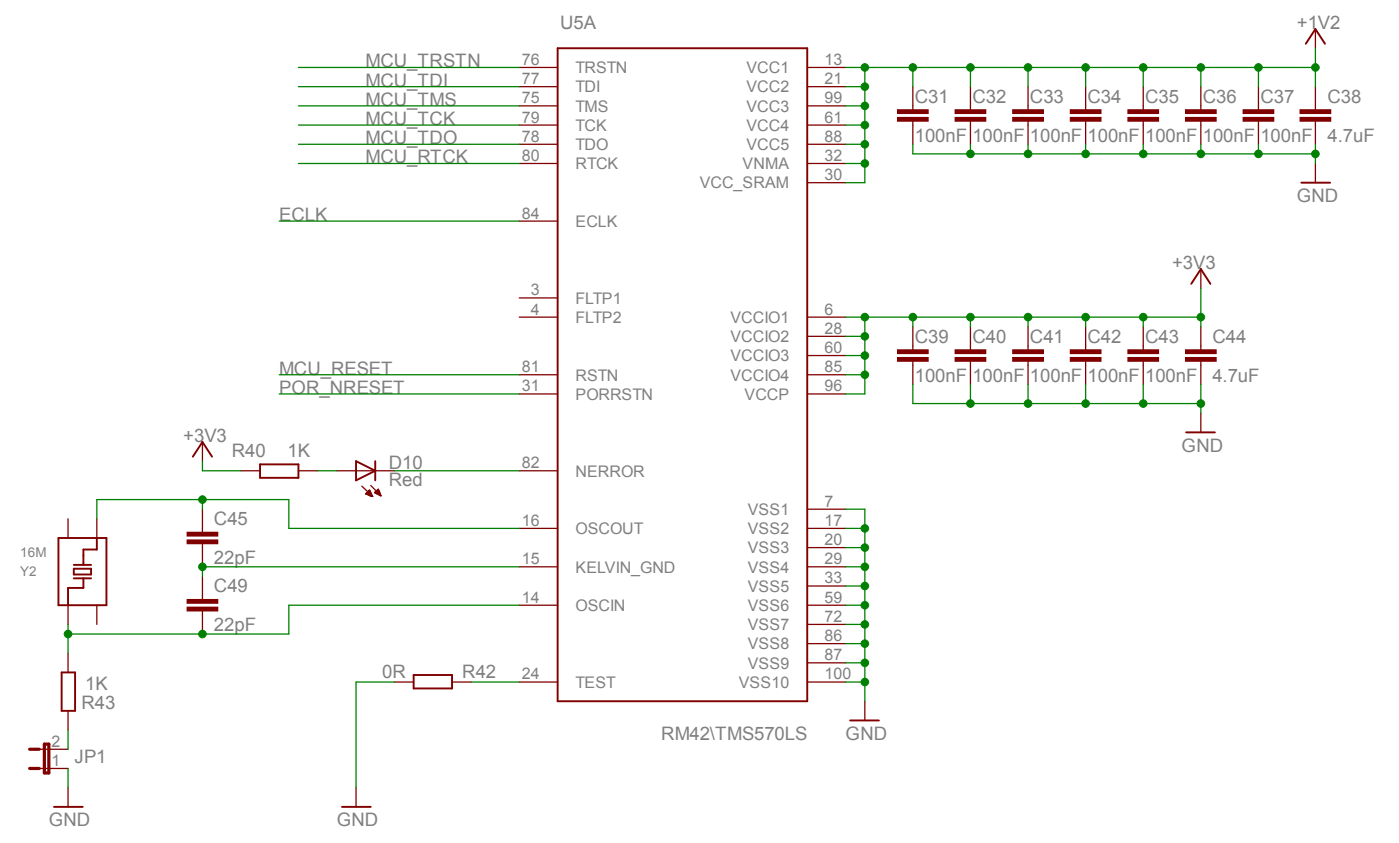

Note: "DNP" mean the component is not populated by default.

Title: Hercules launchpad_RM42_RevB	
Version: A	
2013/6/3 11:07:58	
Drawn By: Embest	1/6

Title: Hercules launchpad_RM42_RevB	
Version: B	
2013/6/3 11:07:58	
Drawn By: Embest	2/6

Title: Hercules launchpad_RM42_RevB	
Version: B	
2013/6/3 11:07:58	
Drawn By: Embest	3/6

Title: Hercules launchpad_RM42_RevB	
Version: B	
2013/6/3 11:07:58	
Drawn By: Embest	5/6