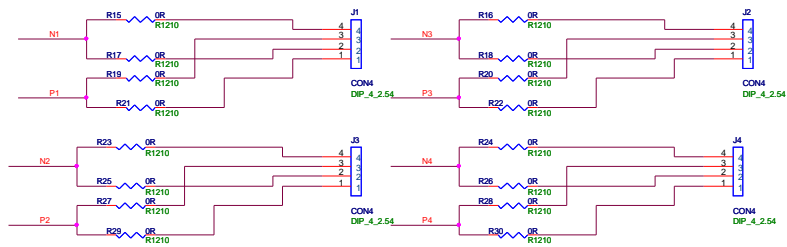

Title		
4X4_PSE		
Size	Document Number	Rev
B	4X4_PSE	V1.0
Date:	Monday, June 04, 2012	Sheet 1 of 2

File	4x4_PSE	
Size	Document Number	Rev
C	4M PSE	v1.0
Date	Monday, June 04, 2012	Sheet 2 of 2