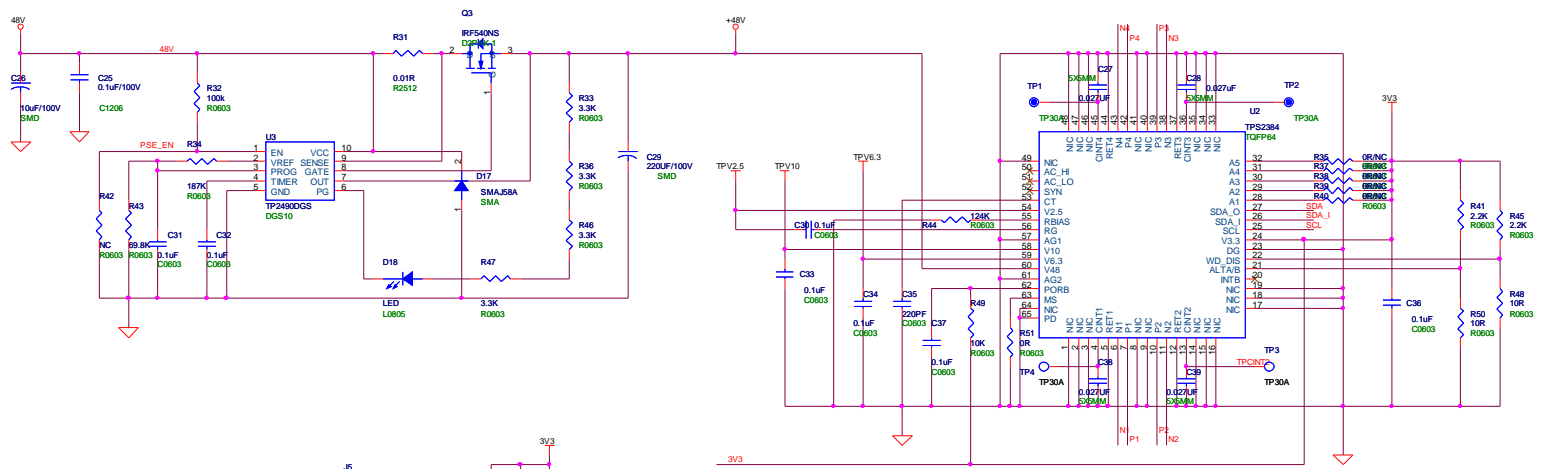

Title		
4X4_PSE		
Size	Document Number	Rev
B	4X4_PSE	V1.0
Date:	Monday, June 04, 2012	Sheet 1 of 2

File	4x4_PSE	
Size	Document Number	Rev
C	4M PSE	v1.0
Date	Monday, June 04, 2012	Sheet 2 of 2