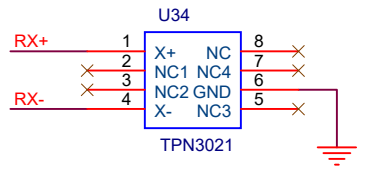

phy address is 0x01

MII Mode

Title		
<Title>		
Size	Document Number	Rev
A4	<Doc>	<RevC>
Date:	Friday, July 22, 2016	Sheet 1 of 1

ELEDR为绿色的灯，连接link

FBMA-11-160808-601TL4F

FBMA-11-160808-601TL4F

Title		
<Title>		
Size	Document Number	Rev
A4	<Doc>	<RevCode>
Date:	Thursday, August 25, 2016	Sheet 16 of 19