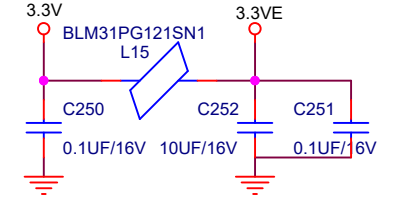

phy address is 0x01

MII Mode

Title		
<Title>		
Size	Document Number	Rev
A4	<Doc>	<RevC>
Date:	Friday, July 22, 2016	Sheet 1 of 1

ELEDR为绿色的灯，连接link

FBMA-11-160808-601TL4F

FBMA-11-160808-601TL4F

Title		
<Title>		
Size	Document Number	Rev
A4	<Doc>	<RevCode>
Date:	Thursday, August 25, 2016	Sheet 16 of 19