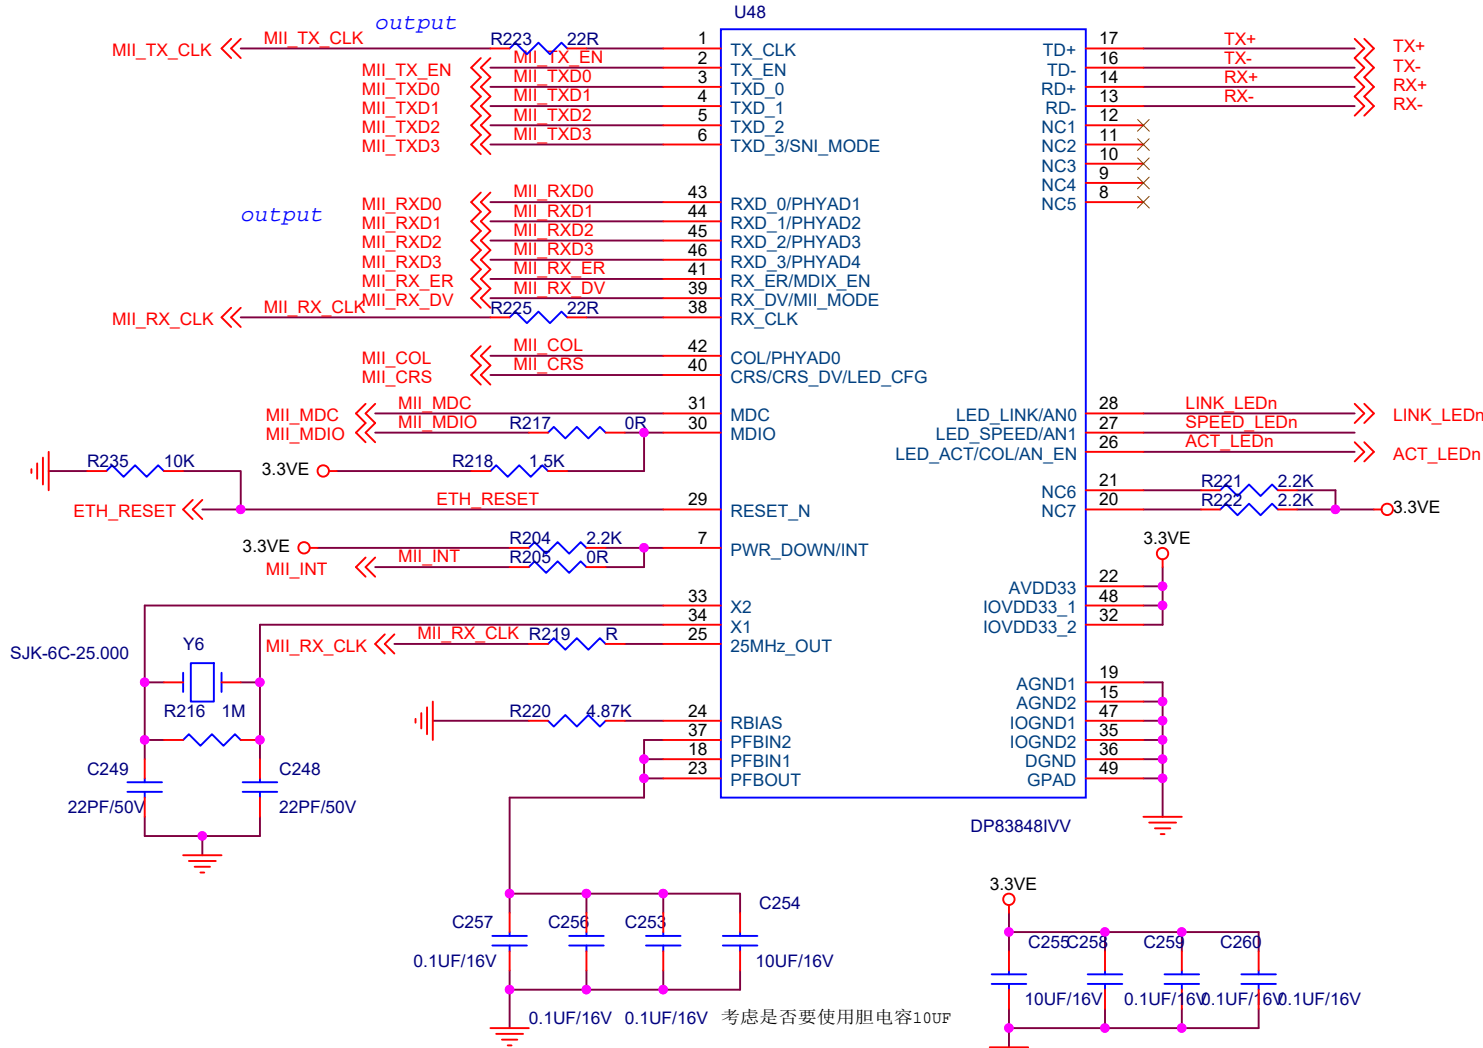

phy address is 0x01

MII Mode

Title		
<Title>		
Size	Document Number	Rev
A4	<Doc>	<RevC>
Date:	Friday, July 22, 2016	Sheet 1 of 1

ELEDR为绿色的灯，连接link

FBMA-11-160808-601TL4F

FBMA-11-160808-601TL4F

Title		
<Title>		
Size	Document Number	Rev
A4	<Doc>	<RevCode>
Date:	Thursday, August 25, 2016	Sheet 16 of 19