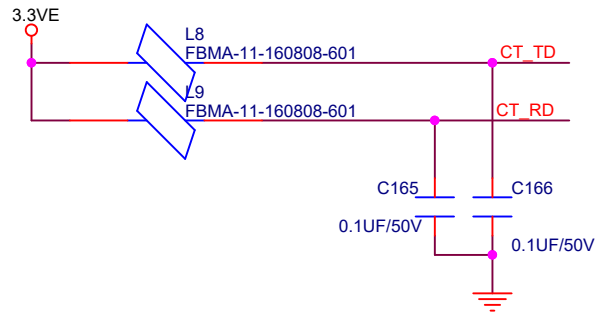

phy address is 0x01

MII Mode

Title		
<Title>		
Size	Document Number	Rev
A4	<Doc>	<RevC>
Date:	Friday, July 22, 2016	Sheet 1 of 1

ELEDR为绿色的灯，连接link

FBMA-11-160808-601TL4F

FBMA-11-160808-601TL4F

Title		
<Title>		
Size	Document Number	Rev
A4	<Doc>	<RevCode>
Date:	Thursday, August 25, 2016	Sheet 16 of 19