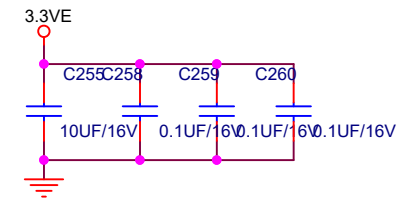

phy address is 0x01

MII Mode

Title		
<Title>		
Size	Document Number	Rev
A4	<Doc>	<RevC>
Date:	Friday, July 22, 2016	Sheet 1 of 1

ELEDR为绿色的灯，连接link

FBMA-11-160808-601TL4F

FBMA-11-160808-601TL4F

Title		
<Title>		
Size	Document Number	Rev
A4	<Doc>	<RevCode>
Date:	Thursday, August 25, 2016	Sheet 16 of 19