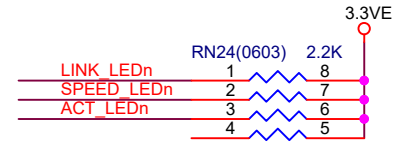

phy address is 0x01

MII Mode

Title		
<Title>		
Size	Document Number	Rev
A4	<Doc>	<RevC>
Date:	Friday, July 22, 2016	Sheet 1 of 1

ELEDR为绿色的灯，连接link

FBMA-11-160808-601TL4F

FBMA-11-160808-601TL4F

Title		
<Title>		
Size	Document Number	Rev
A4	<Doc>	<RevCode>
Date:	Thursday, August 25, 2016	Sheet 16 of 19