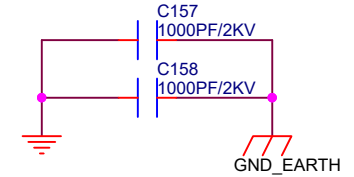

phy address is 0x01

MII Mode

Title		
<Title>		
Size	Document Number	Rev
A4	<Doc>	<RevC>
Date:	Friday, July 22, 2016	Sheet 1 of 1

ELEDR为绿色的灯，连接link

FBMA-11-160808-601TL4F

FBMA-11-160808-601TL4F

Title		
<Title>		
Size	Document Number	Rev
A4	<Doc>	<RevCode>
Date:	Thursday, August 25, 2016	Sheet 16 of 19