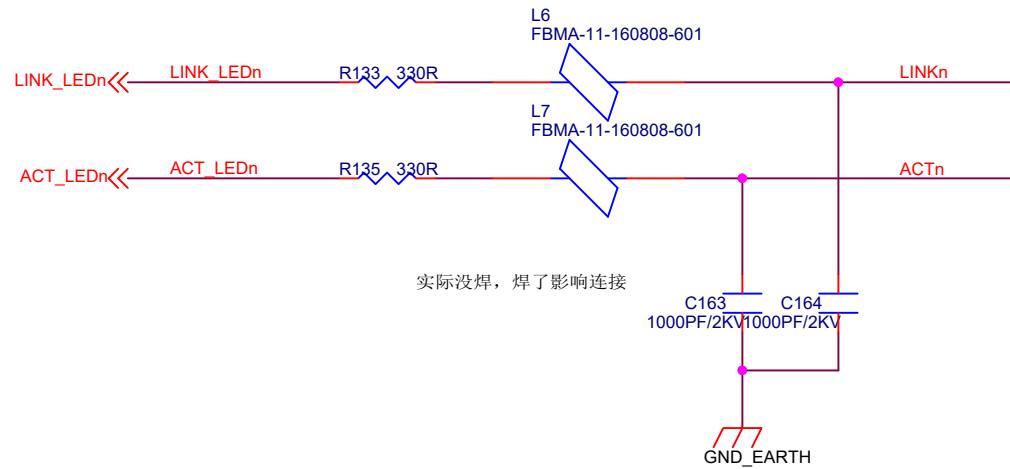

phy address is 0x01

MII Mode

Title		
<Title>		
Size	Document Number	Rev
A4	<Doc>	<RevC>
Date:	Friday, July 22, 2016	Sheet 1 of 1

ELEDR为绿色的灯，连接link

FBMA-11-160808-601TL4F

FBMA-11-160808-601TL4F

Title		
<Title>		
Size	Document Number	Rev
A4	<Doc>	<RevCode>
Date:	Thursday, August 25, 2016	Sheet 16 of 19