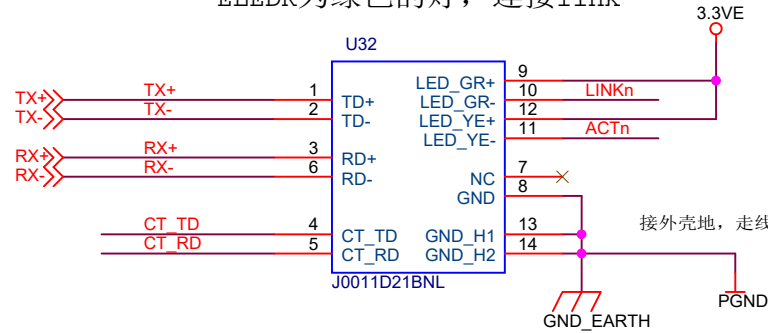

phy address is 0x01

MII Mode

Title		
<Title>		
Size	Document Number	Rev
A4	<Doc>	<RevC>
Date:	Friday, July 22, 2016	Sheet 1 of 1

ELEDR为绿色的灯，连接link

FBMA-11-160808-601TL4F

FBMA-11-160808-601TL4F

Title		
<Title>		
Size	Document Number	Rev
A4	<Doc>	<RevCode>
Date:	Thursday, August 25, 2016	Sheet 16 of 19