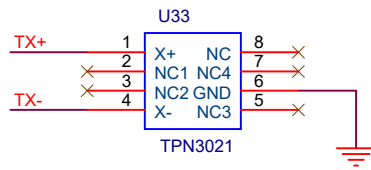

phy address is 0x01

MII Mode

Title		
<Title>		
Size	Document Number	Rev
A4	<Doc>	<RevC>
Date:	Friday, July 22, 2016	Sheet 1 of 1

ELEDR为绿色的灯，连接link

FBMA-11-160808-601TL4F

FBMA-11-160808-601TL4F

Title		
<Title>		
Size	Document Number	Rev
A4	<Doc>	<RevCode>
Date:	Thursday, August 25, 2016	Sheet 16 of 19