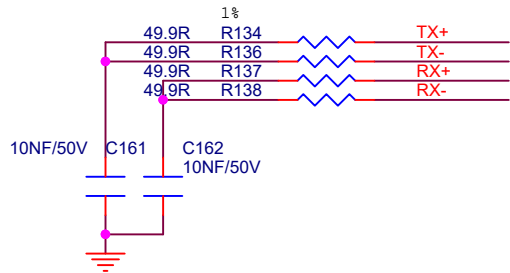

phy address is 0x01

MII Mode

Title		
<Title>		
Size	Document Number	Rev
A4	<Doc>	<RevC>
Date:	Friday, July 22, 2016	Sheet 1 of 1

ELEDR为绿色的灯，连接link

FBMA-11-160808-601TL4F

FBMA-11-160808-601TL4F

Title		
<Title>		
Size	Document Number	Rev
A4	<Doc>	<RevCode>
Date:	Thursday, August 25, 2016	Sheet 16 of 19