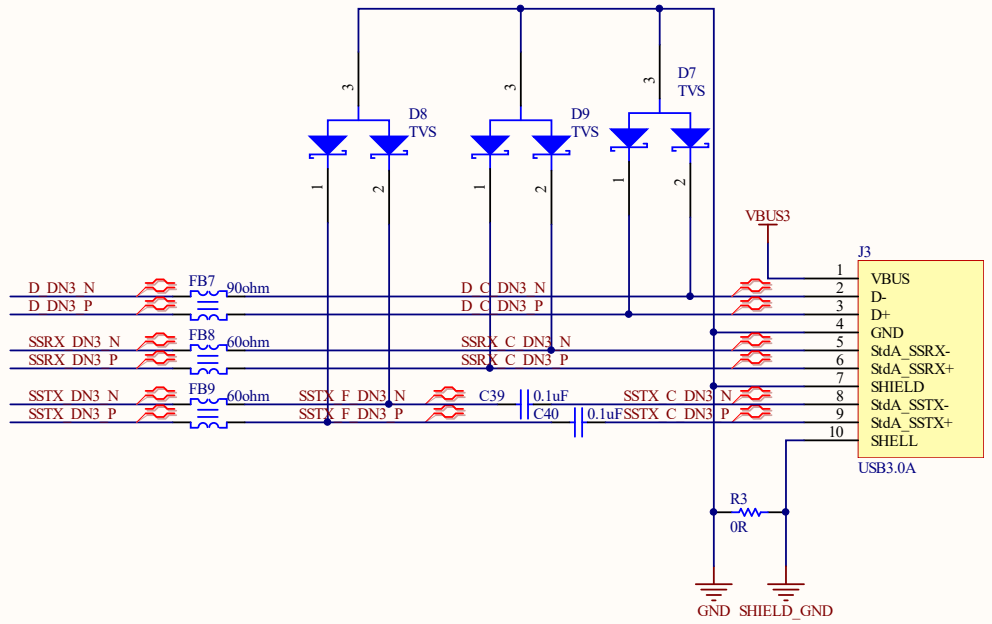

1

2

3

4

1

2

3

4

Title		
Size	Number	Revision
A4		
Date:	8/10/2017	Sheet of
File:	C:\Users\...\Downstream portB.SchDoc	Drawn By:

Title		
Size	Number	Revision
A4		
Date:	8/10/2017	Sheet of
File:	C:\Users\...\Downstream portC.SchDoc	Drawn By: