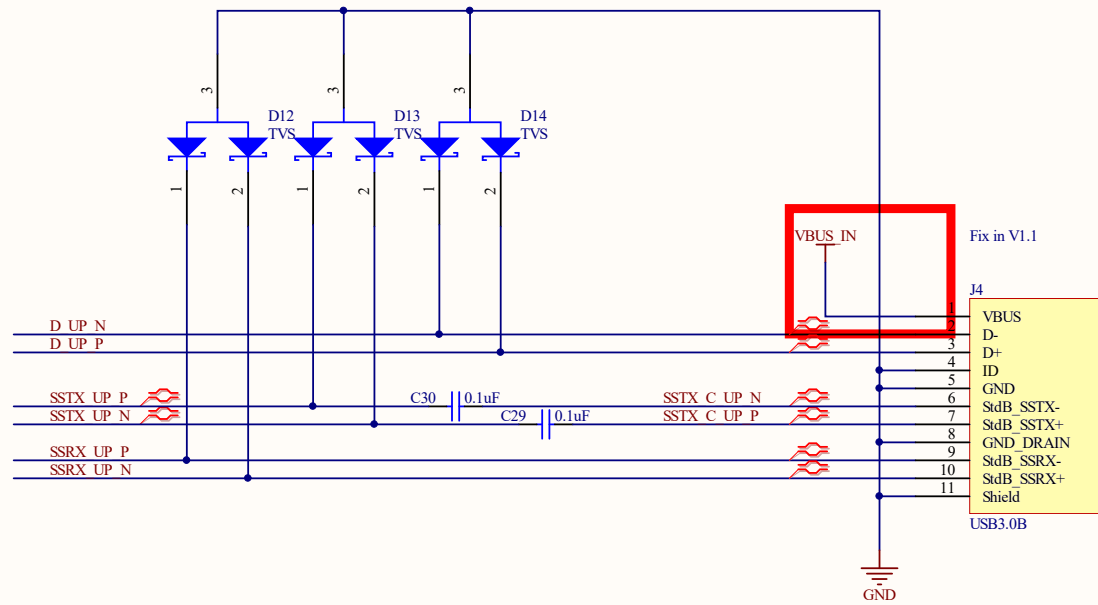

Title		
Size	Number	Revision
A4		
Date:	8/10/2017	Sheet of
File:	C:\Users\...UPstream port.SchDoc	Drawn By: