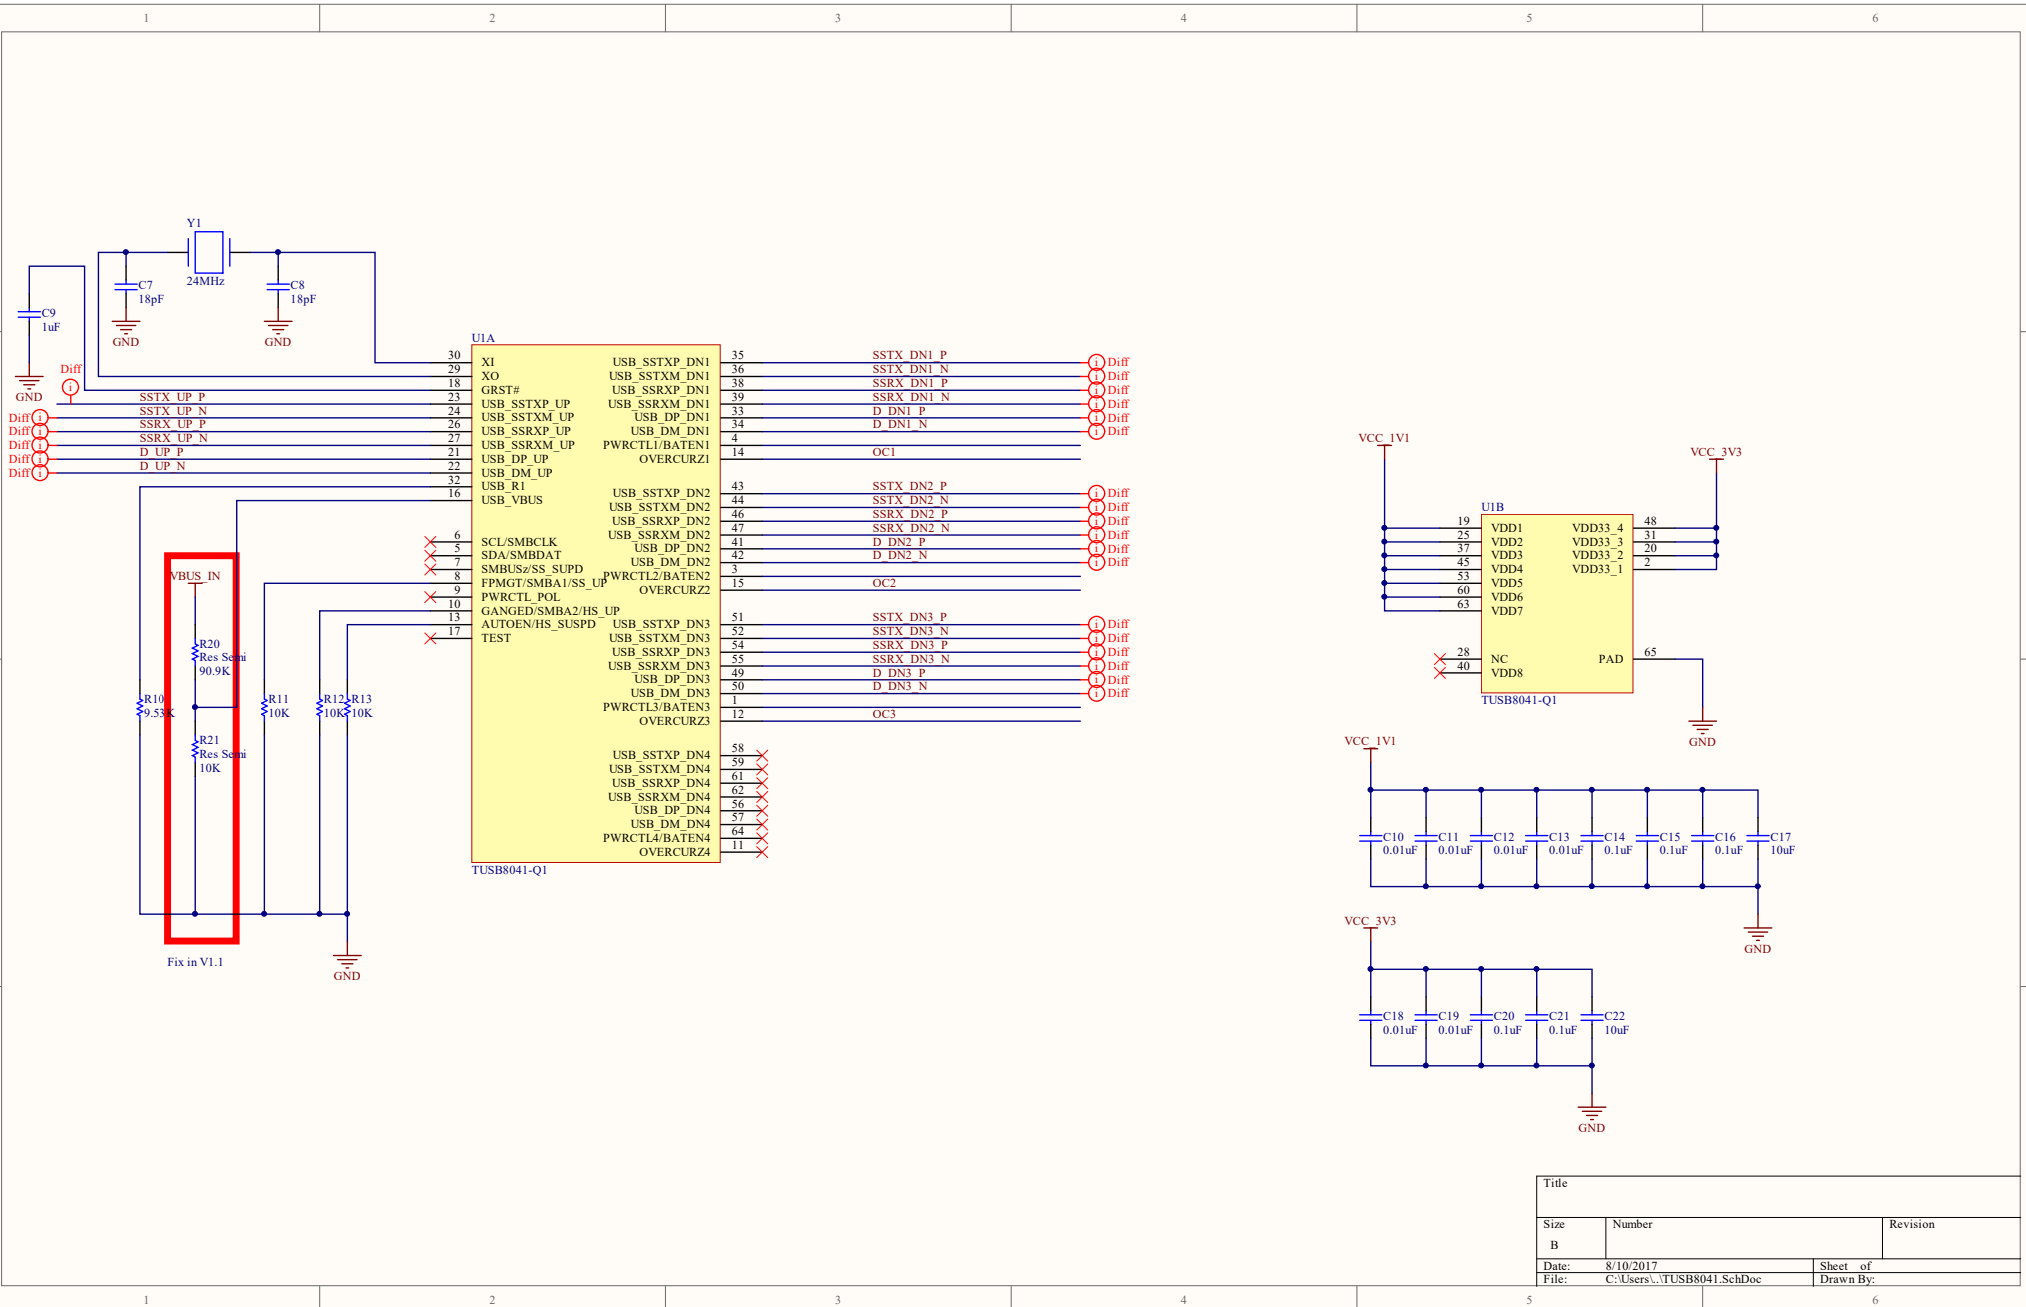

1

2

3

4

1

2

3

4

Title		
Size	Number	Revision
A4		
Date:	8/10/2017	Sheet of
File:	C:\Users\...\Downstream portB.SchDoc	Drawn By:

Title		
Size	Number	Revision
A4		
Date:	8/10/2017	Sheet of
File:	C:\Users\...\Downstream portC.SchDoc	Drawn By:

Title		
Size	Number	Revision
A4		
Date:	8/10/2017	Sheet of
File:	C:\Users\...\Power Block.SchDoc	Drawn By:

Title		
Size	Number	Revision
B		
Date:	8/10/2017	Sheet of
File:	C:\Users\...TUSB8041.SchDoc	Drawn By:

Title		
Size	Number	Revision
A4		
Date:	8/10/2017	Sheet of
File:	C:\Users\...UPstream port.SchDoc	Drawn By: