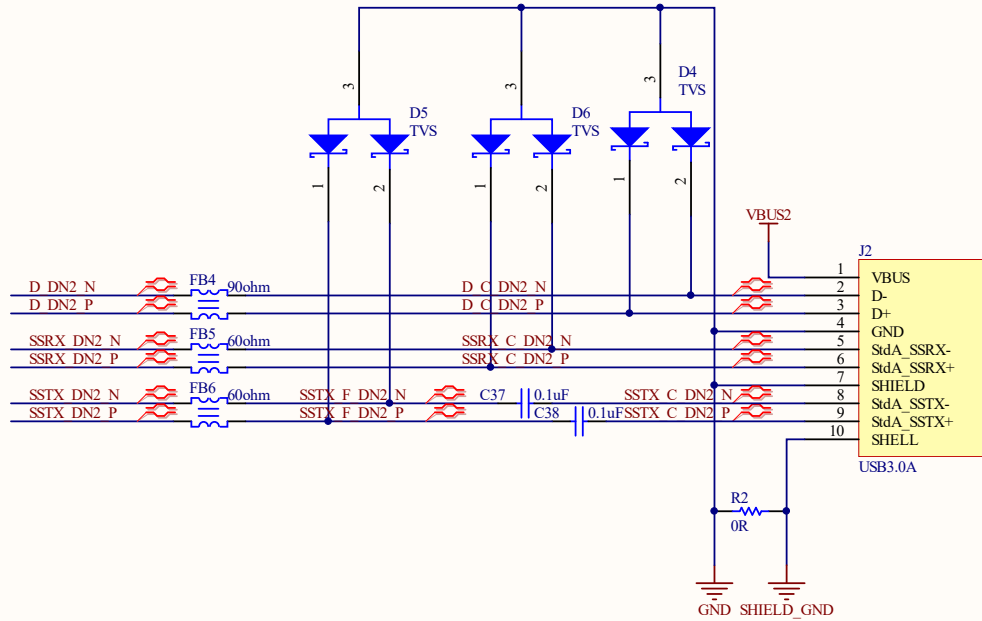

1

2

3

4

1

2

3

4

Title		
Size	Number	Revision
A4		
Date:	8/10/2017	Sheet of
File:	C:\Users\...\Downstream portB.SchDoc	Drawn By:

Title		
Size	Number	Revision
A4		
Date:	8/10/2017	Sheet of
File:	C:\Users\...\Downstream portC.SchDoc	Drawn By: