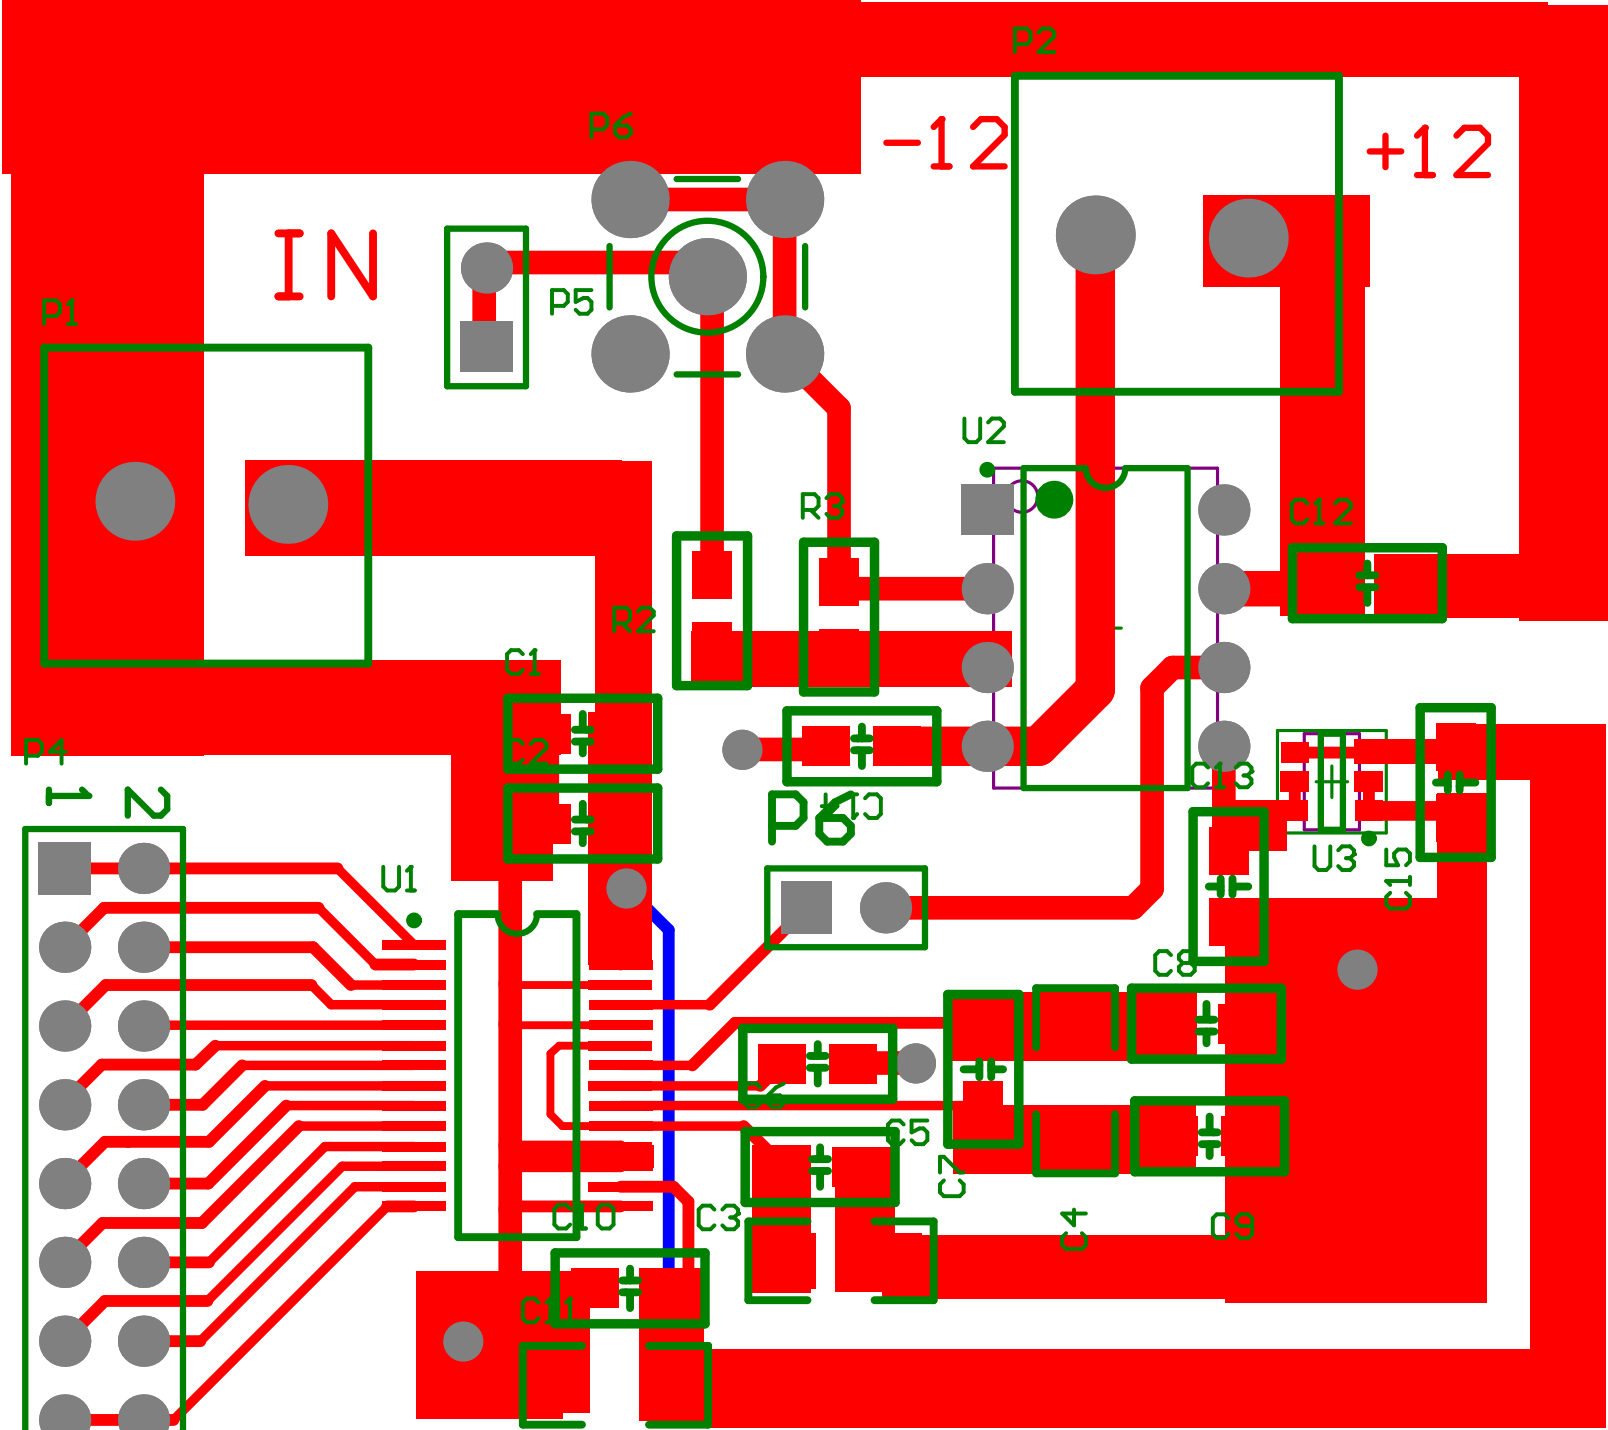

Title		
Size	Number	Revision
A4		
Date:	2013/8/8	Sheet of
File:	F:\install\...\ADS803E.SchDoc	Drawn By:

ADS802E